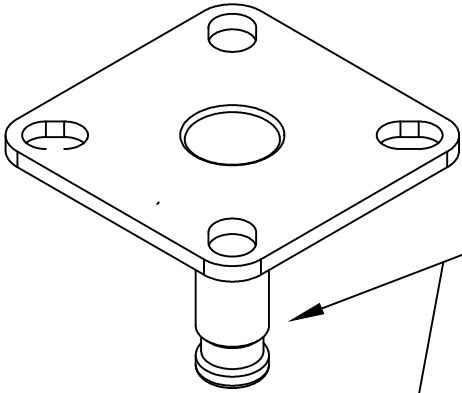

PART #

CA54 & 55

310.318.2491 • 800.523.1269 • www.mockett.com

INSTALLATION SHEET

Apply grease to the bottom of the plate or stem

	CA54 W/BRAKE	CA55
PLATE HEIGHT	3-19/32" OVERALL HT.	3-19/32" OVERALL HT.
STEM HEIGHT	3" OVERALL HT. 10 MM. X 1.5	3" OVERALL HT. 10 MM. X 1.5
CHAIR STEM HEIGHT	2-7/8" OVERALL HT. 11 MM.	2-7/8" OVERALL HT. 11MM
WEIGHT CAPACITY	70 LBS.	70 LBS.