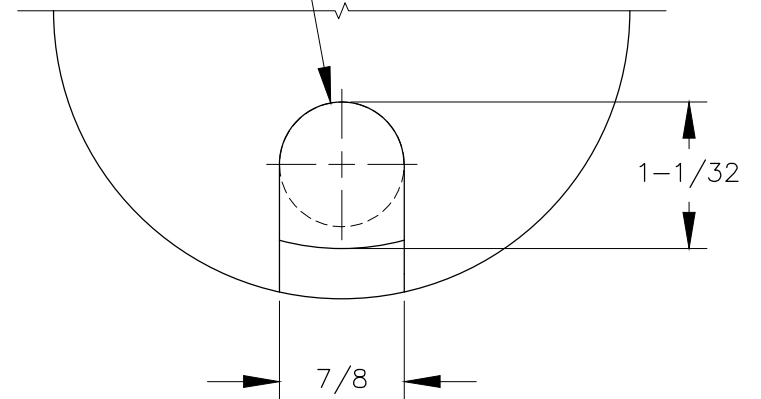

TOP VIEW

FRONT VIEW

OPEN SLOT CAN FIT
MAX 7/8 DIA CORD
WHEN INSTALLED.

DETAIL