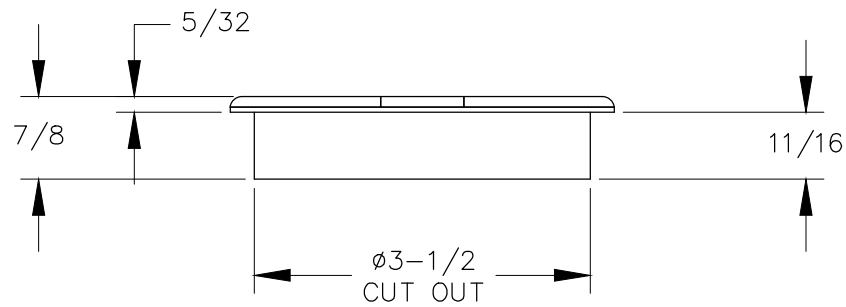

TOP VIEW

FRONT VIEW

OPEN SLOT CAN FIT
MAX 7/8 DIA CORD
WHEN INSTALLED.

DETAIL