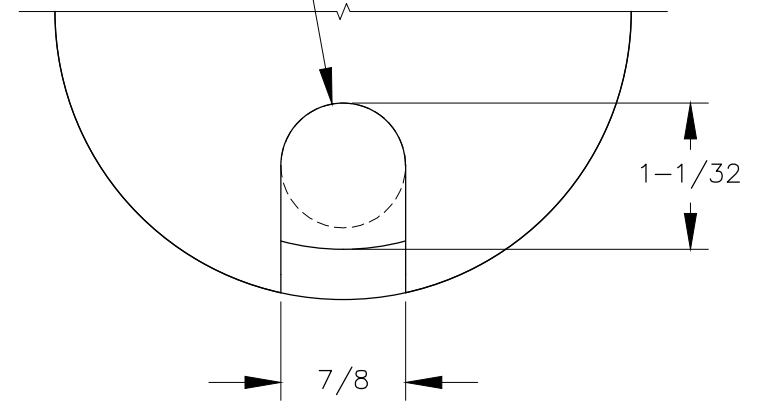

TOP VIEW

FRONT VIEW

OPEN SLOT CAN FIT  
MAX 7/8 DIA CORD  
WHEN INSTALLED.

DETAIL