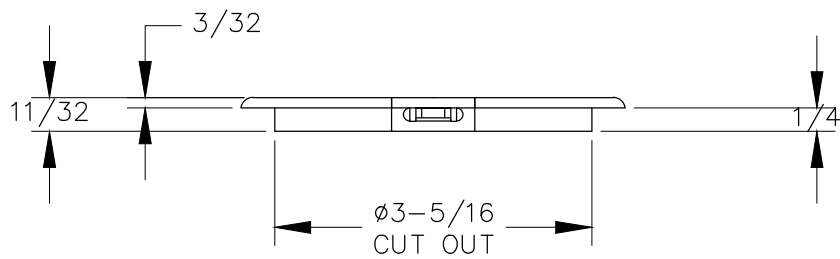

TOP VIEW

FRONT VIEW

OPEN SLOT CAN FIT  
MAX 7/8 DIA CORD  
WHEN INSTALLED.

DETAIL