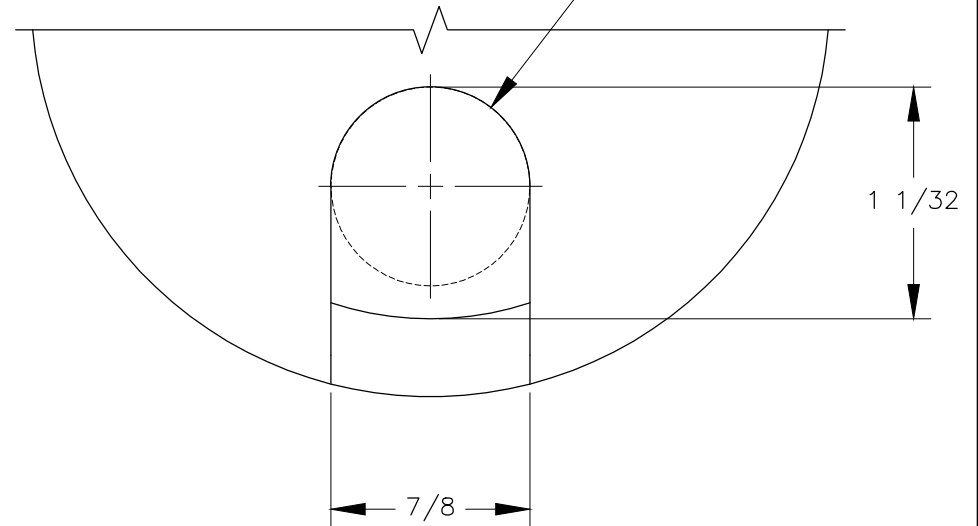

TOP VIEW

OPEN SLOT CAN FIT
MAX 7/8 DIA CORD
WHEN INSTALLED

DETAIL

FRONT VIEW