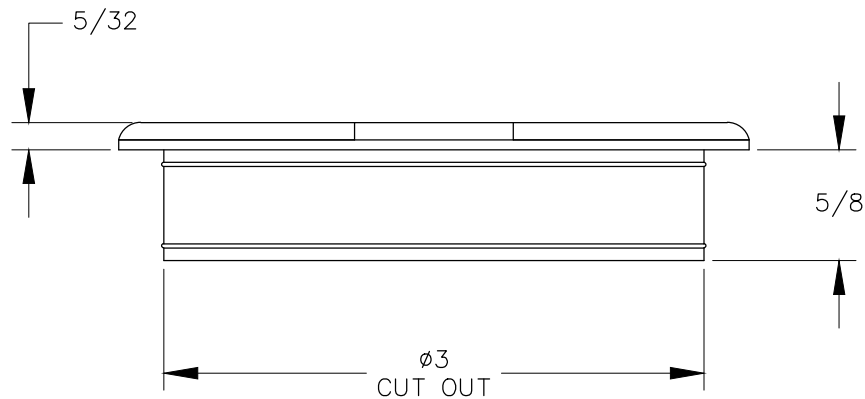

TOP VIEW

OPEN SLOT CAN FIT
MAX 7/8 DIA CORD
WHEN INSTALLED

DETAIL

FRONT VIEW