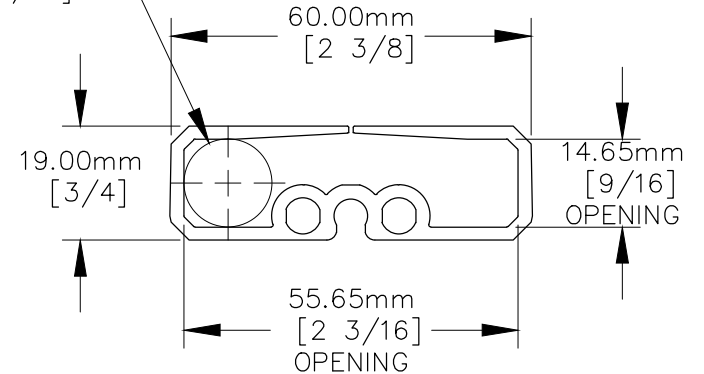

42.00mm O.C.
[1 21/32]

24.75mm
[31/32] X
54.75mm
[2 5/32]

8.00mm [5/16]

POSITION 1

4.00mm
[5/32]

POSITION 2

MAX CORD
THICKNESS:
ø14.65mm
[ø9/16]

1295.40mm
[51 MAX.]

24.50mm
[31/32]

132.00mm [5 3/16] X
90.75mm [3 9/16]

FRONT VIEW

POSITION 3

TOP VIEW: LINK