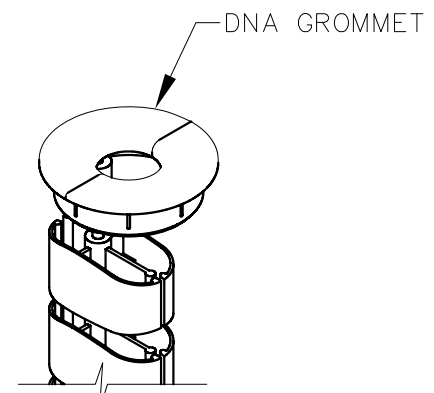

TOP VIEW OF TOP PLATE:
NOT TO SCALE

NOTE:
COMES OPTIONAL WITH DNA GROMMET

WM26

2008.07.09