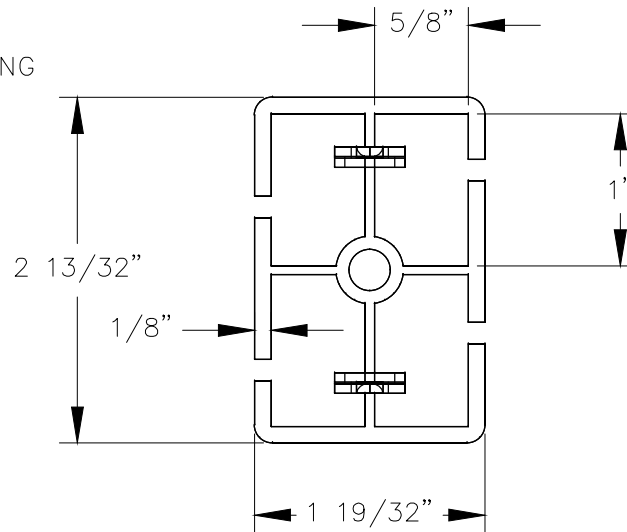

FRONT VIEW

TOP VIEW

WM16V-TOP VIEW

NOTE:

CUSTOM LENGTH PLEASE ADD AN ADDITIONAL 1-5/8" TO THE TOTAL HEIGHT FOR EVERY WM16V NEEDED.