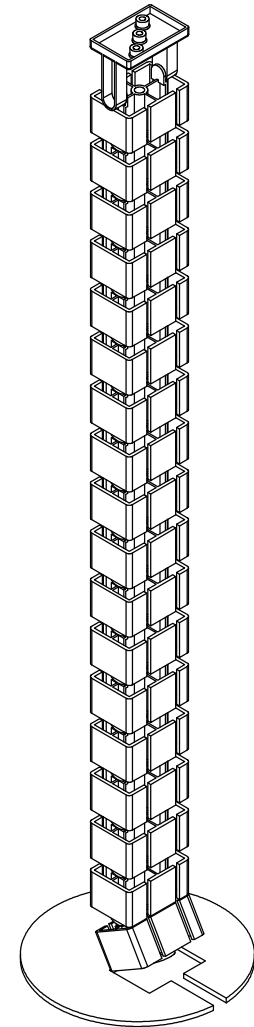

FRONT VIEW

TOP VIEW

WM16V-TOP VIEW

NOTE:

CUSTOM LENGTH PLEASE ADD AN ADDITIONAL 1-5/8" TO THE TOTAL HEIGHT FOR EVERY WM16V NEEDED.