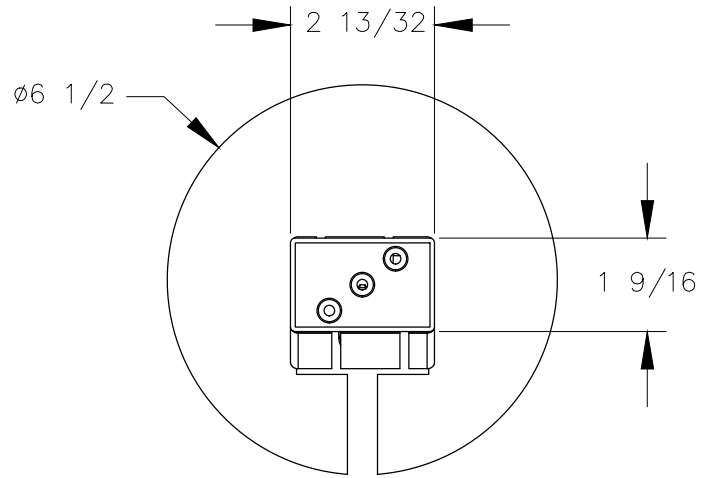

FRONT VIEW

TOP VIEW

WM16V-TOP VIEW

NOTE:

CUSTOM LENGTH PLEASE ADD AN ADDITIONAL 1-5/8" TO THE TOTAL HEIGHT FOR EVERY WM16V NEEDED.