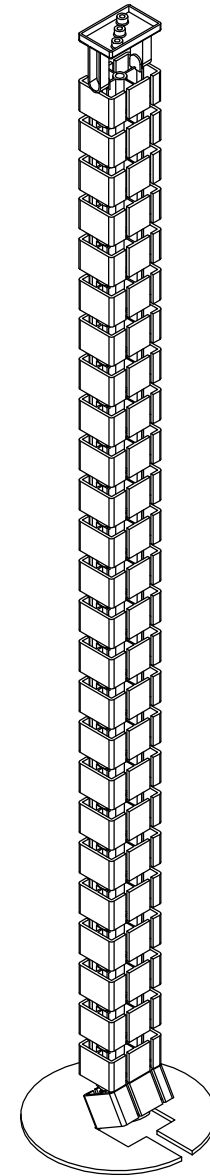

FRONT VIEW

TOP VIEW

WM16V-TOP VIEW

NOTE:

CUSTOM LENGTH PLEASE ADD AN ADDITIONAL 1-5/8" TO THE TOTAL HEIGHT FOR EVERY WM16V NEEDED.