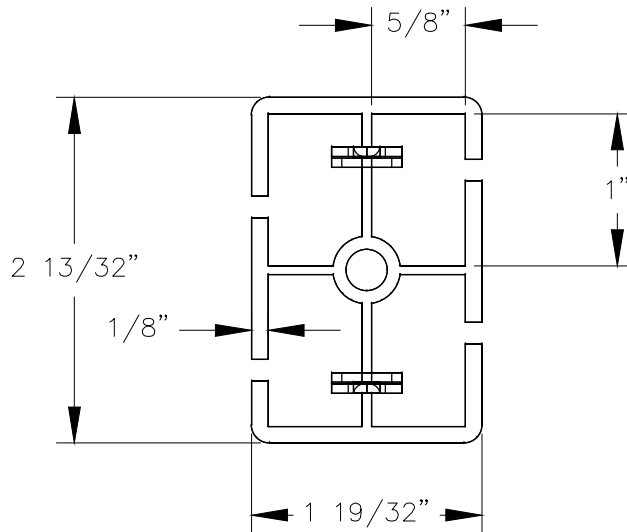

FRONT VIEW

TOP VIEW

WM16V-TOP VIEW

NOTE:

CUSTOM LENGTH PLEASE ADD AN ADDITIONAL 1-5/8" TO THE TOTAL HEIGHT FOR EVERY WM16V NEEDED.