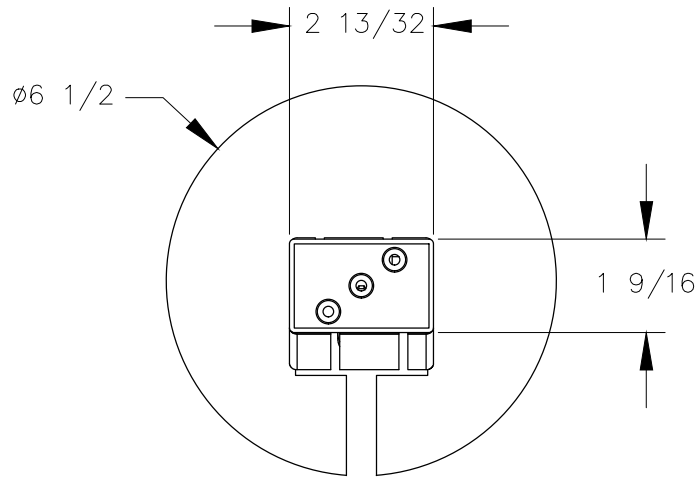

FRONT VIEW

TOP VIEW

WM16V-TOP VIEW

NOTE:

CUSTOM LENGTH PLEASE ADD AN ADDITIONAL 1-5/8" TO THE TOTAL HEIGHT FOR EVERY WM16V NEEDED.