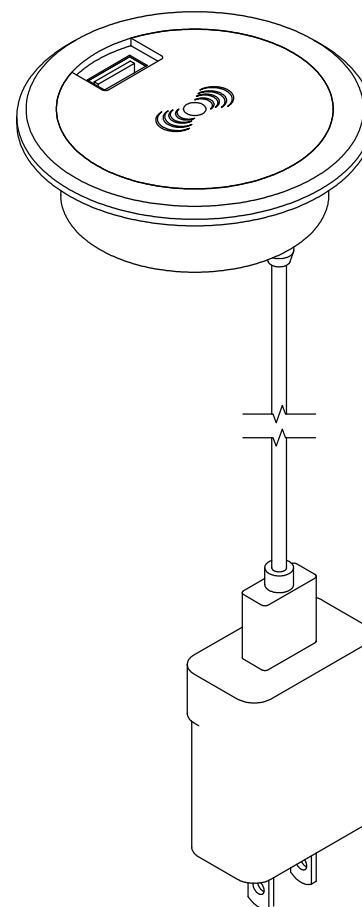

TOP VIEW

FRONT VIEW

NOTES:

1. Mobile device must have a wireless charging receiver.
2. Wireless output is 10W Max.
3. USB cord length is 4 ft.
4. Power adapter dimension is 1 27/32 X 1 1/2 X 29/32.
5. USB port is for charging ONLY.