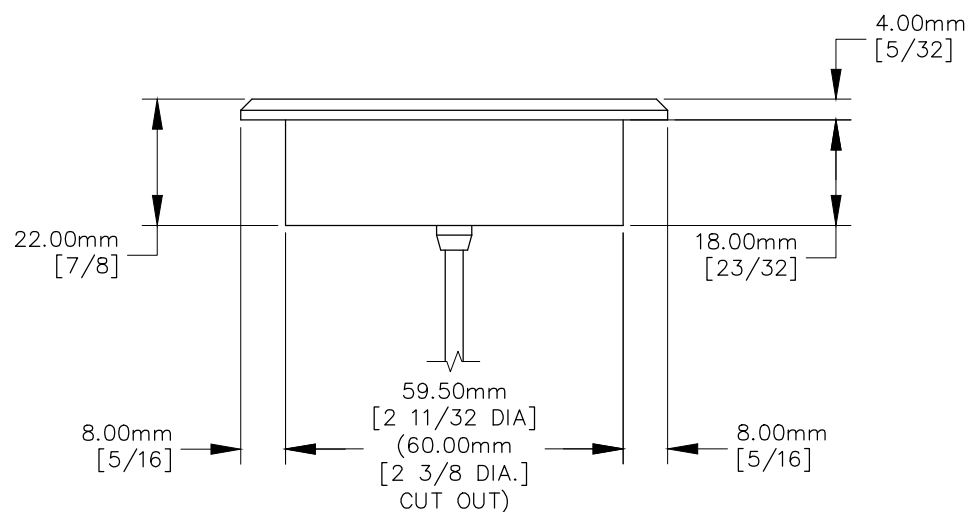

TOP VIEW

FRONT VIEW

NOTES:

1. Mobile device must have a wireless charging receiver.
2. Wireless output is 10W Max.
3. USB cord length is 4 ft.
4. Power adapter dimension is 1 27/32 X 1 1/2 X 29/32.
5. USB port is for charging ONLY.