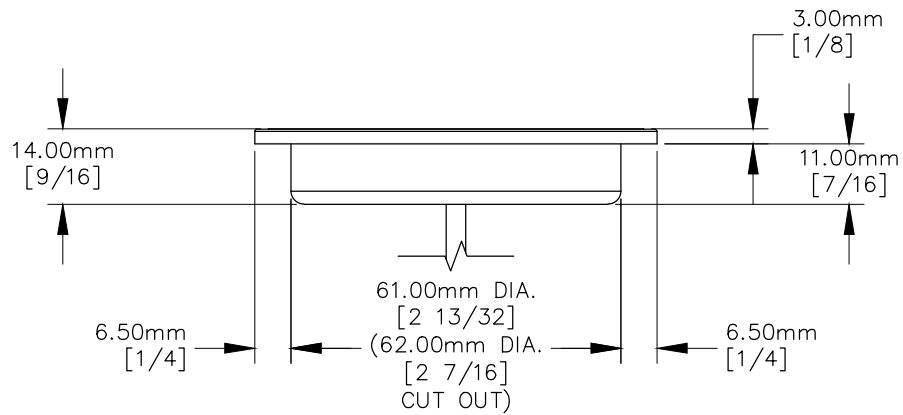

TOP VIEW

FRONT VIEW

NOTE:

1. Cord length is 3 ft.
2. Make sure your device is wireless compatible.
3. Table thickness is 3/4" Min.
4. Wireless output is 5W to 10W Max.
5. Power adapter is 1 27/32" X 1 1/2" X 29/32".