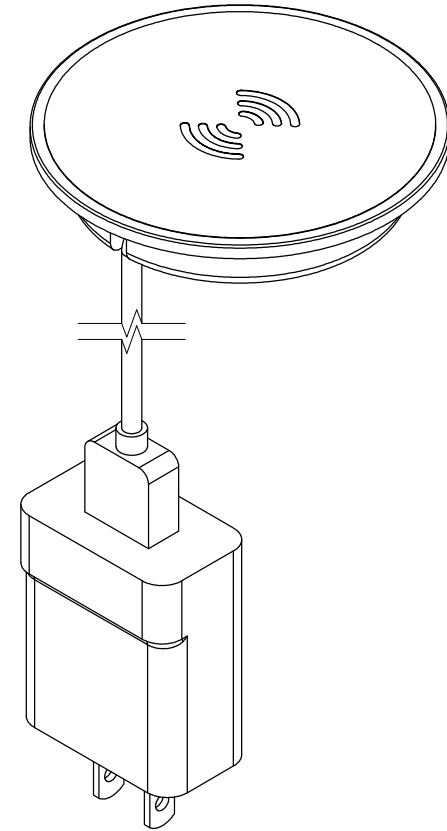

TOP VIEW

FRONT VIEW

NOTE:

1. Cord length is 3 ft.
2. Make sure your device is wireless compatible.
3. Table thickness is 3/4" Min.
4. Wireless output is 5W to 10W Max.
5. Power adapter is 1 27/32" X 1 1/2" X 29/32".