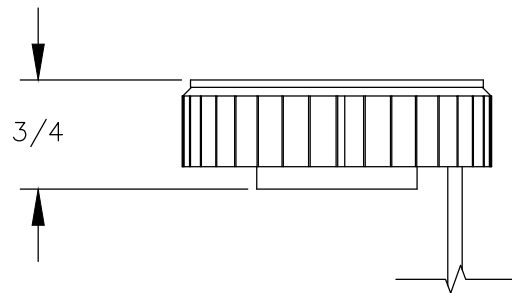

TOP VIEW

FRONT VIEW

NOTES:

1. Cord length is 6 ft.
2. Make sure your device is Qi-compatible device.
3. AC adapter dimension is 1-5/8" X 15/16" X 1-15/16".
4. Unit must use AC adapter connected to power outlet.
5. Table thickness is 3/4" Min. to 1-5/8" Max.