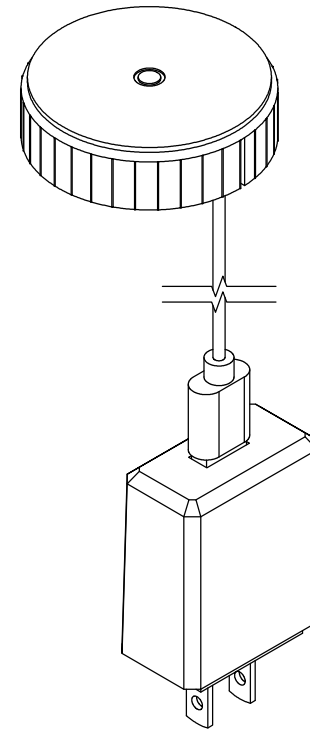

TOP VIEW

FRONT VIEW

NOTES:

1. Cord length is 6 ft.
2. Make sure your device is Qi-compatible device.
3. AC adapter dimension is 1-5/8" X 15/16" X 1-15/16".
4. Unit must use AC adapter connected to power outlet.
5. Table thickness is 3/4" Min. to 1-5/8" Max.