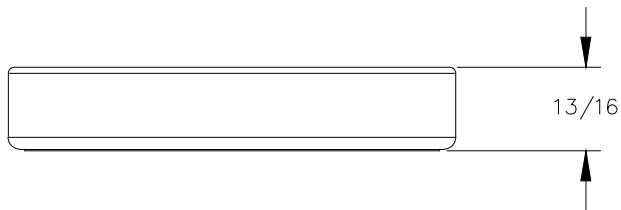

TOP VIEW

NOTE:

1. 3 ft. cord length.
2. Wireless output is 10W MAX.
3. Power adapter is 1 1/16 X 1 17/32 X 1 11/16.
4. Mobile device must be equipped with a wireless charging receiver (wireless charging accessories not included.)  
check mobile manufacturer for compatibility.

FRONT VIEW