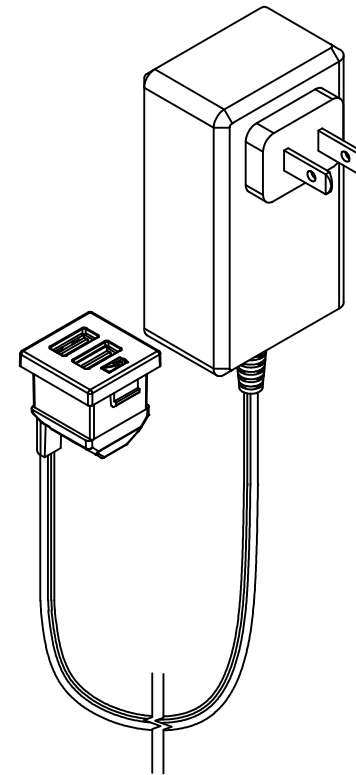

TOP VIEW

NOTES:

1. Cord length is 6 ft.
2. USB ports are for charging use ONLY.
3. AC adapter dimension is 3-3/8" X 2-3/16" X 1-7/8".
4. Unit must use AC adapter connected to power outlet.