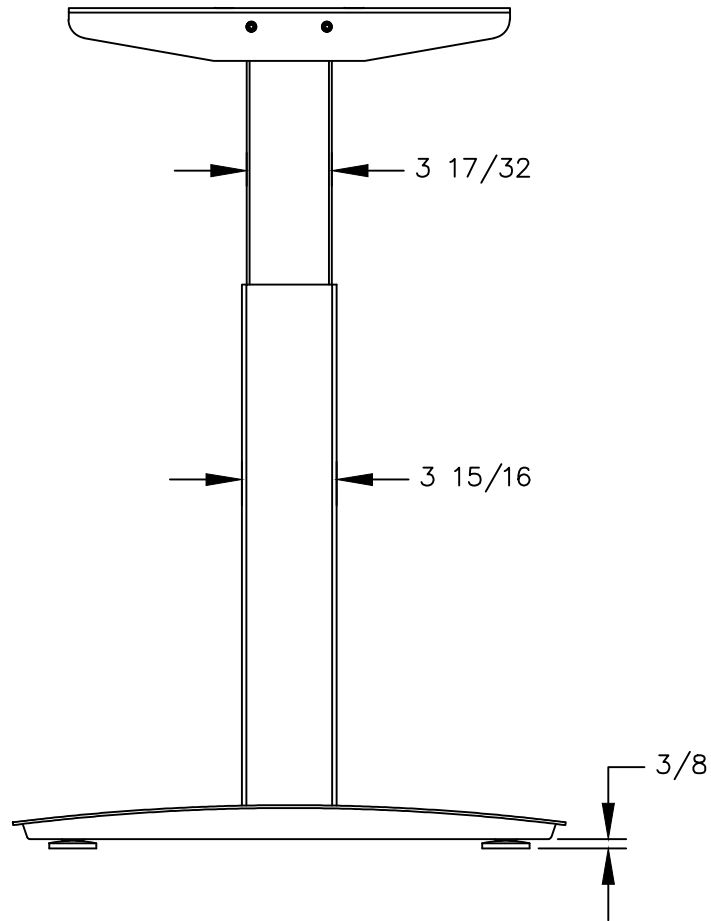

FRONT VIEW

RIGHT VIEW

NOTES:

1. Weight capacity is 225 lbs per set.