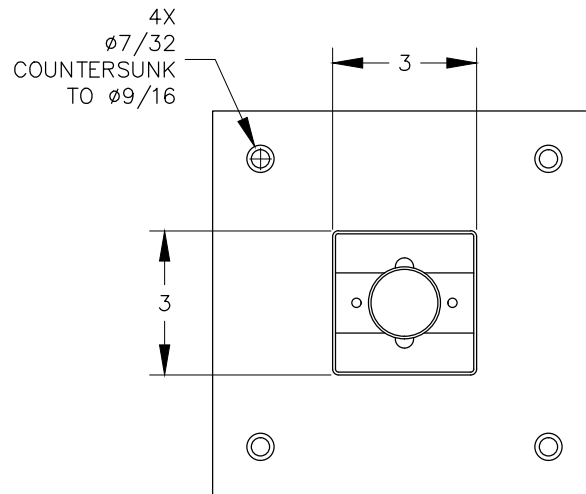

FRONT VIEW

TOP VIEW

BOTTOM VIEW

NOTE:

1. Weight capacity is 300 lbs.