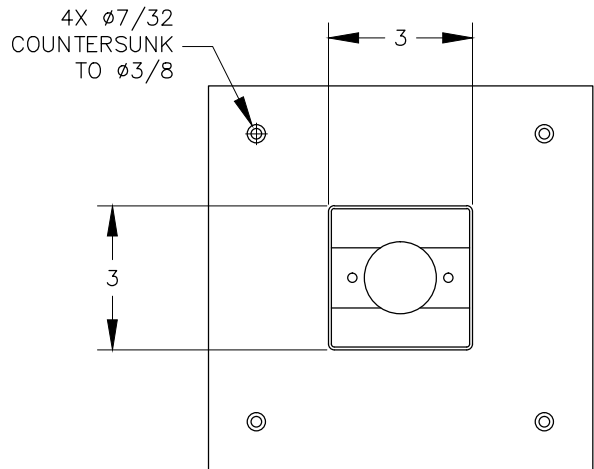

FRONT VIEW

TOP VIEW

BOTTOM VIEW

NOTE:

1. Weight capacity is 300 lbs.