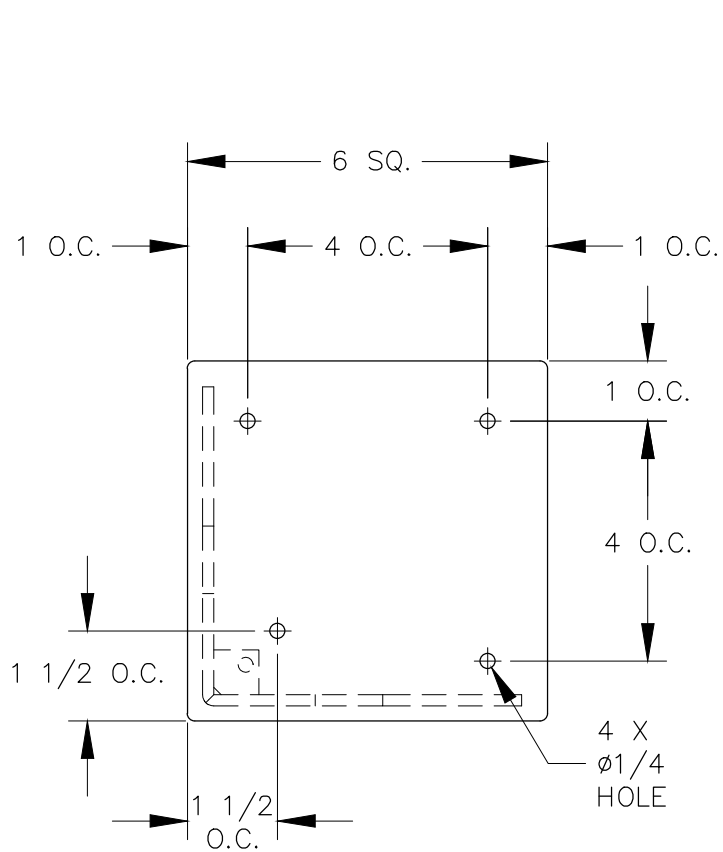

FRONT VIEW

TOP VIEW

NOTES:

- Weight Capacity: 200 lbs. per leg.