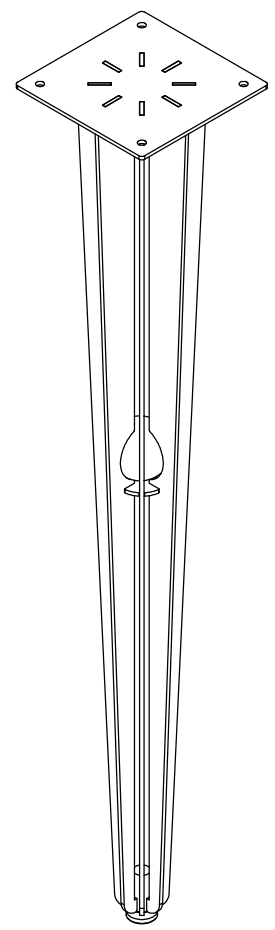

FRONT VIEW

TOP VIEW

NOTE:

- WEIGHT CAPACITY: 300 lbs. per leg.