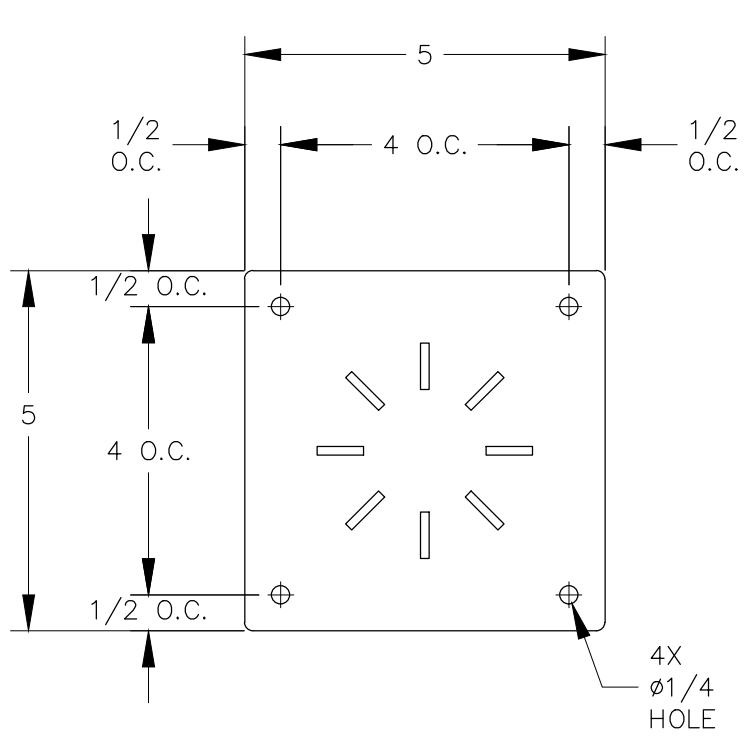

FRONT VIEW

TOP VIEW

NOTE:

- WEIGHT CAPACITY: 300 lbs. per leg.