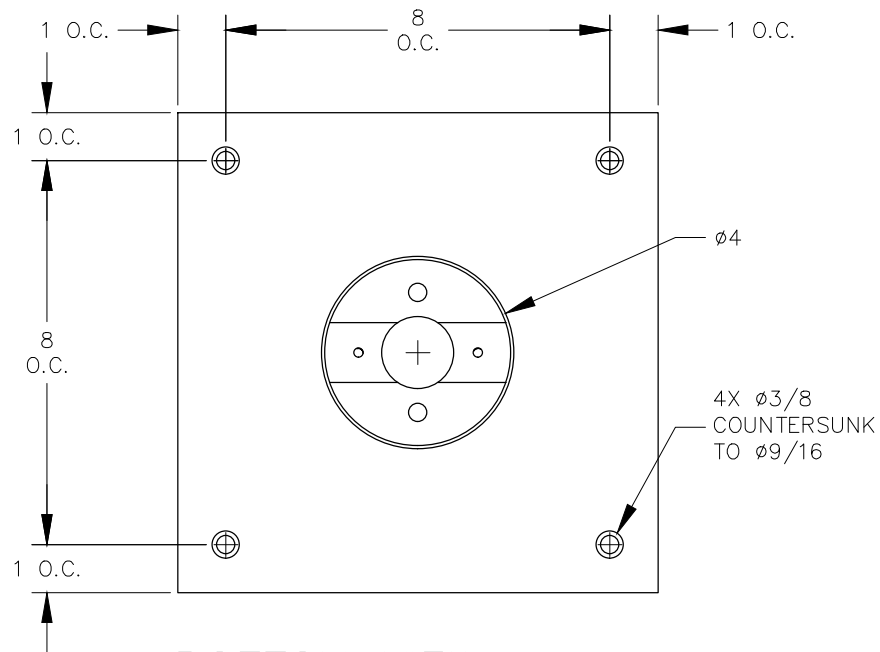

FRONT VIEW

TOP VIEW

NOTE:

1. WEIGHT CAPACITY IS 300 LBS PER LEG.

BOTTOM VIEW