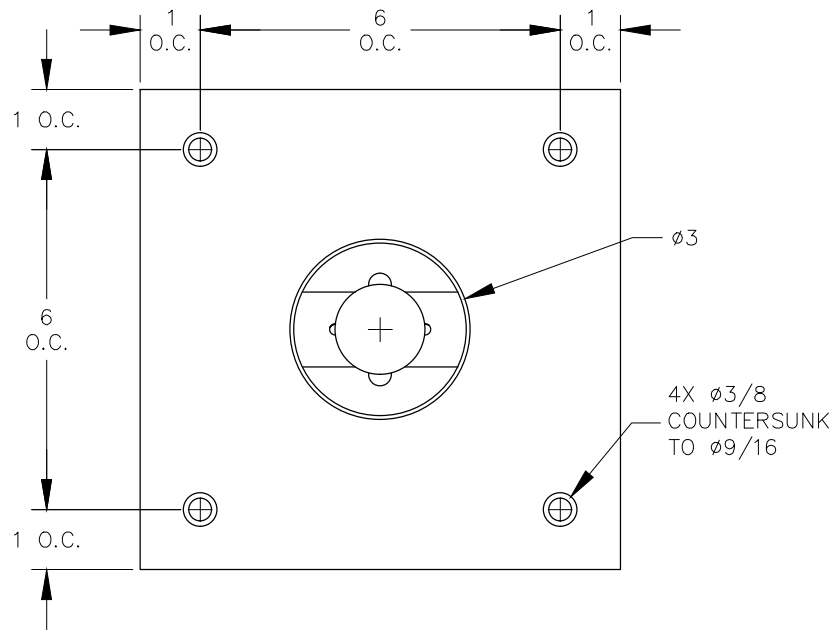

FRONT VIEW

TOP VIEW

BOTTOM VIEW

NOTE:

1. WEIGHT CAPACITY IS 300 LBS PER LEG.