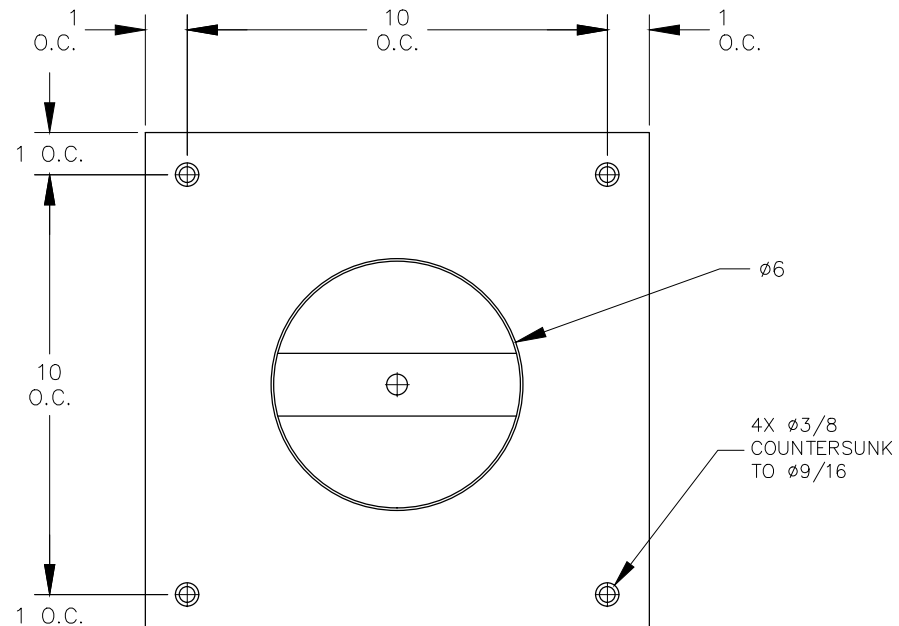

FRONT VIEW

TOP VIEW

NOTE:

1. WEIGHT CAPACITY IS 300 LBS PER LEG.

BOTTOM VIEW