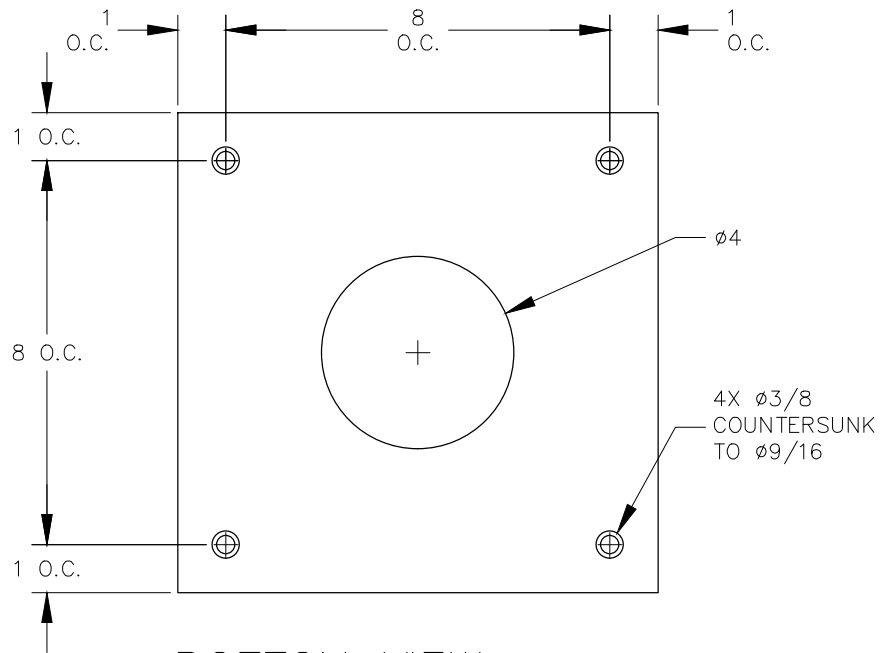

FRONT VIEW

TOP VIEW

NOTE:

1. WEIGHT CAPACITY IS 300 LBS PER LEG.

BOTTOM VIEW