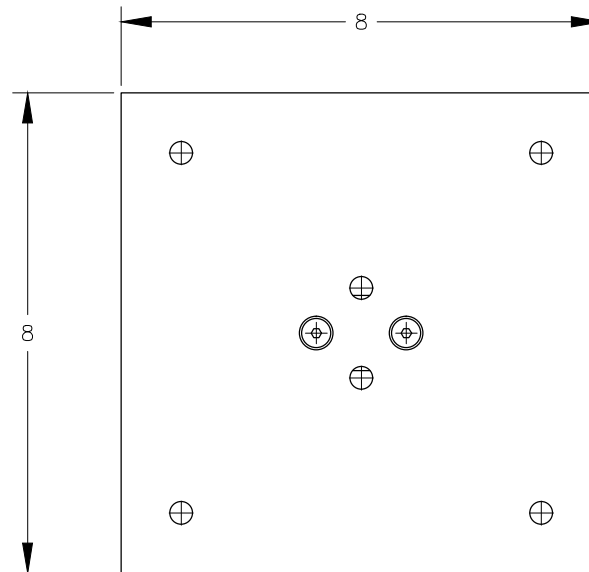

34 1/2 MIN.  
34 7/8 MAX.  
W/PLATE LEVELER

TOP VIEW

NOTE:

1. WEIGHT CAPACITY IS 300 LBS PER LEG.

BOTTOM VIEW

FRONT VIEW