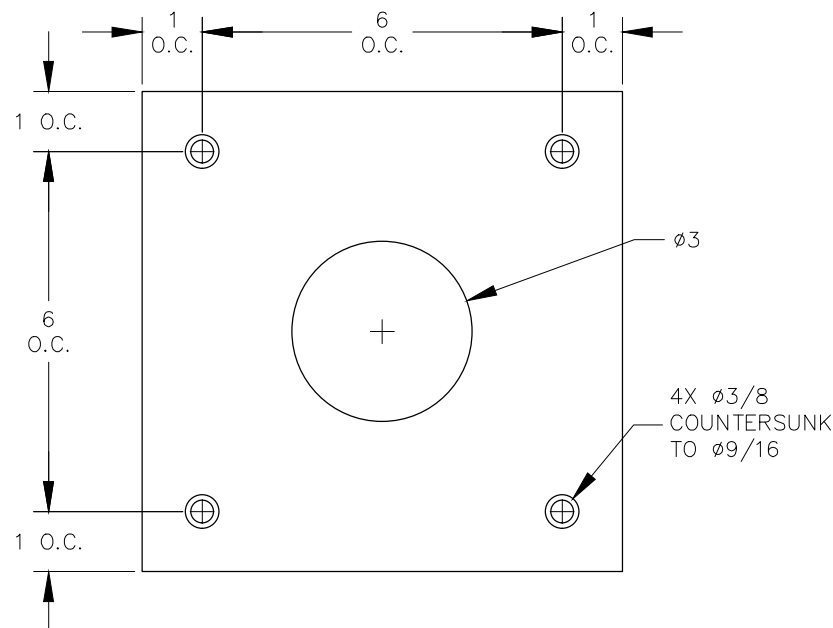

34 1/2 MIN.  
34 7/8 MAX.  
W/PLATE LEVELER

TOP VIEW

NOTE:

1. WEIGHT CAPACITY IS 300 LBS PER LEG.

BOTTOM VIEW

FRONT VIEW