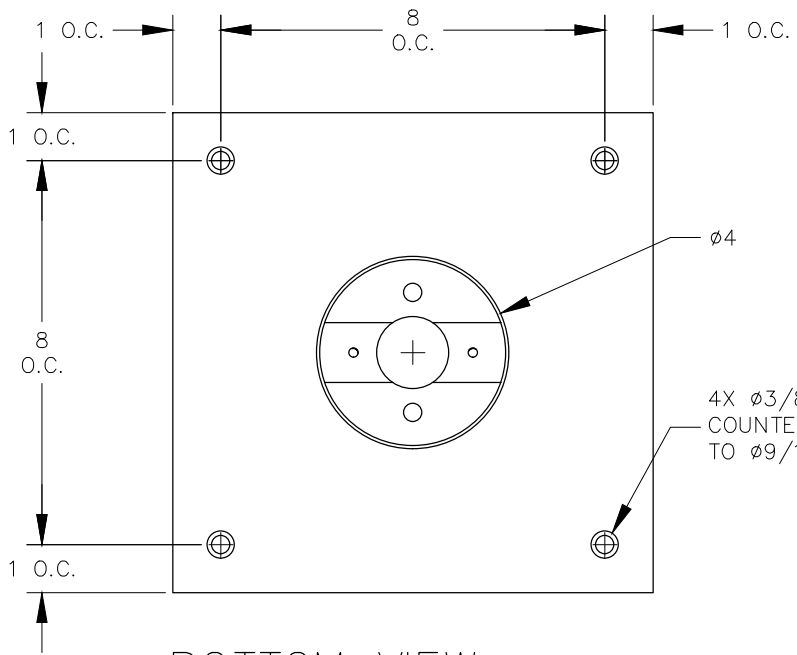

TOP VIEW

NOTE:  
1. WEIGHT CAPACITY IS 300 LBS PER LEG.

BOTTOM VIEW

FRONT VIEW