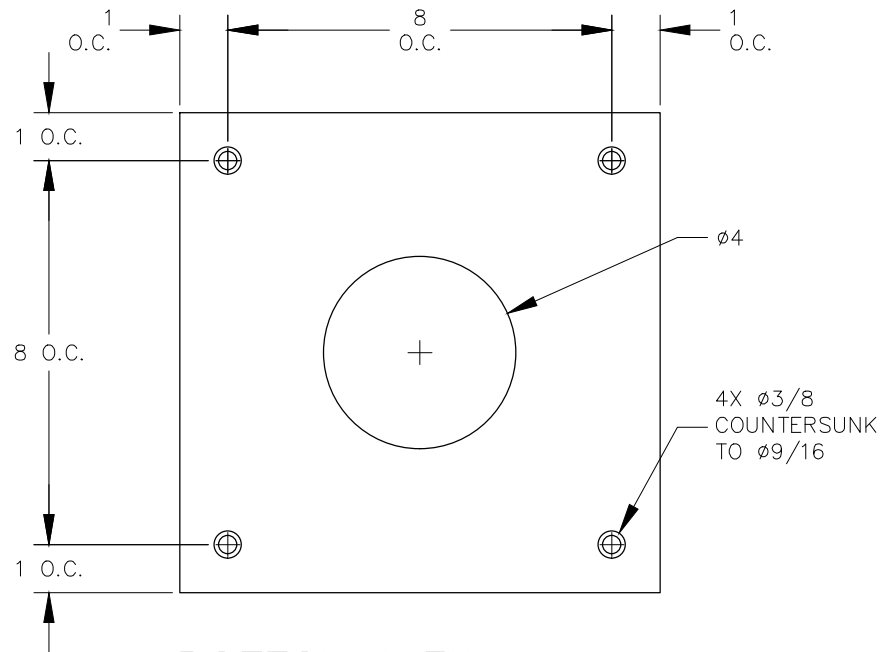

FRONT VIEW

TOP VIEW

NOTE:

1. WEIGHT CAPACITY IS 300 LBS PER LEG.

BOTTOM VIEW