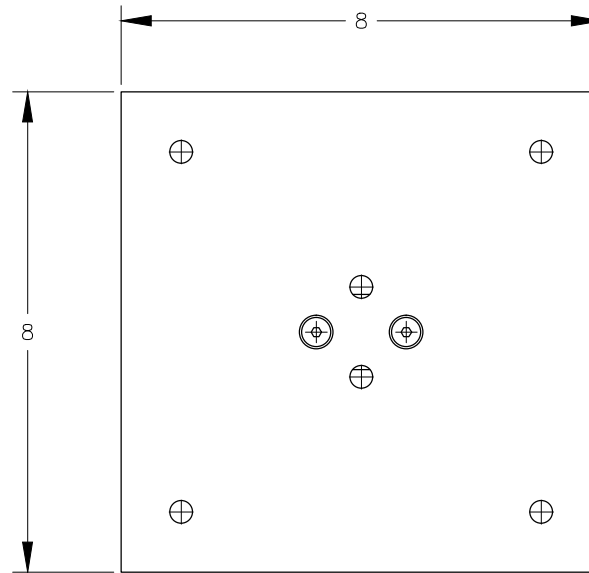

FRONT VIEW

TOP VIEW

NOTE:

1. WEIGHT CAPACITY IS 300 LBS PER LEG.

BOTTOM VIEW