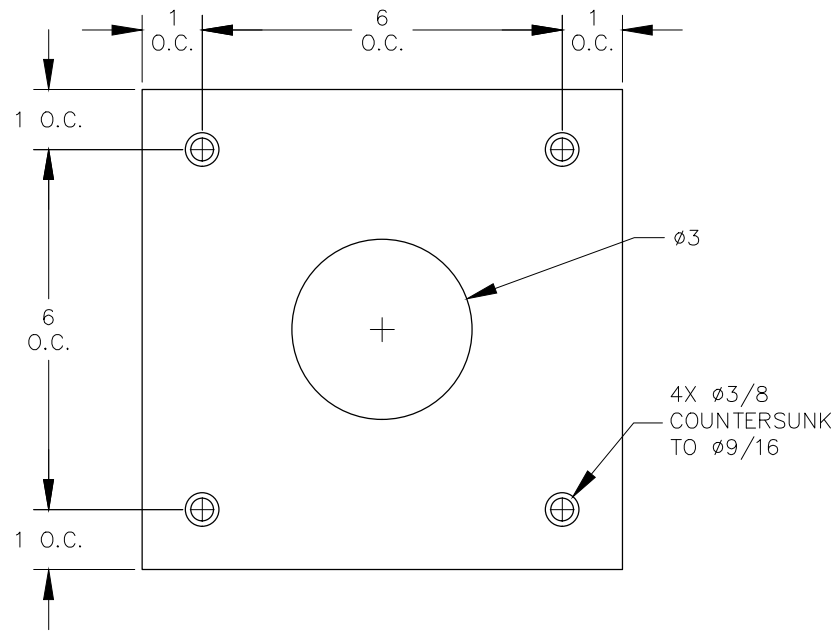

FRONT VIEW

TOP VIEW

NOTE:

1. WEIGHT CAPACITY IS 300 LBS PER LEG.

BOTTOM VIEW