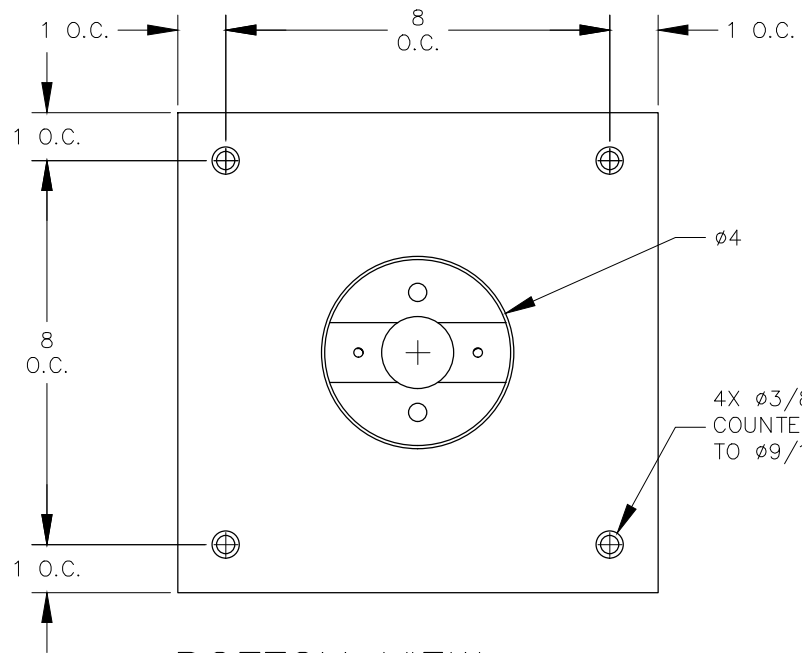

FRONT VIEW

TOP VIEW

NOTE:

1. WEIGHT CAPACITY IS 300 LBS PER LEG.

BOTTOM VIEW