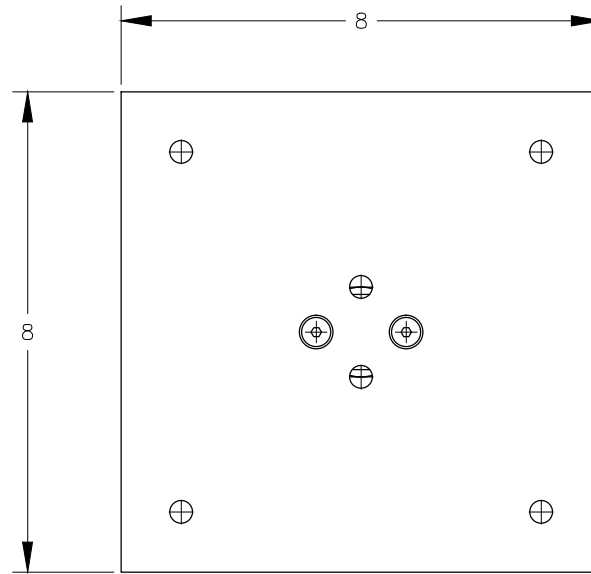

FRONT VIEW

TOP VIEW

NOTE:

1. WEIGHT CAPACITY IS 300 LBS PER LEG.

BOTTOM VIEW