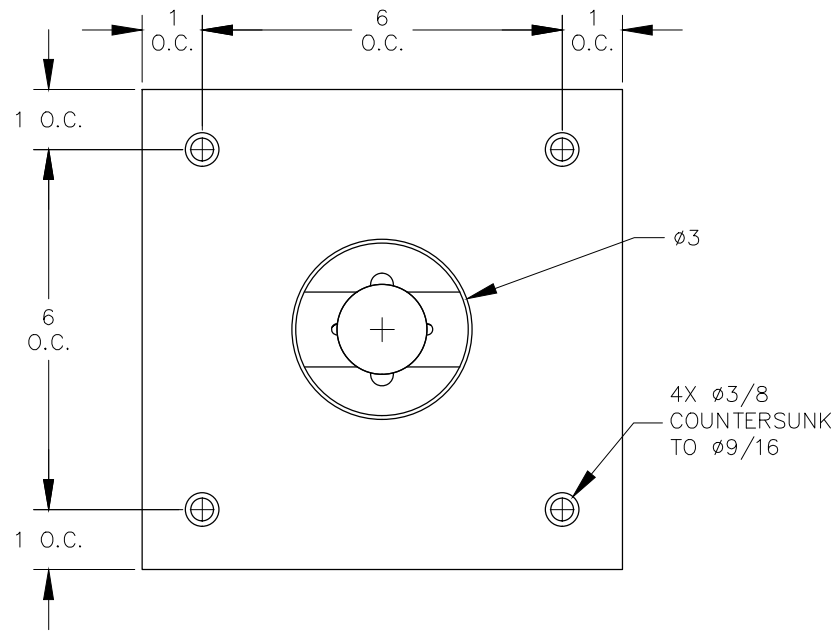

FRONT VIEW

TOP VIEW

NOTE:

1. WEIGHT CAPACITY IS 300 LBS PER LEG.

BOTTOM VIEW