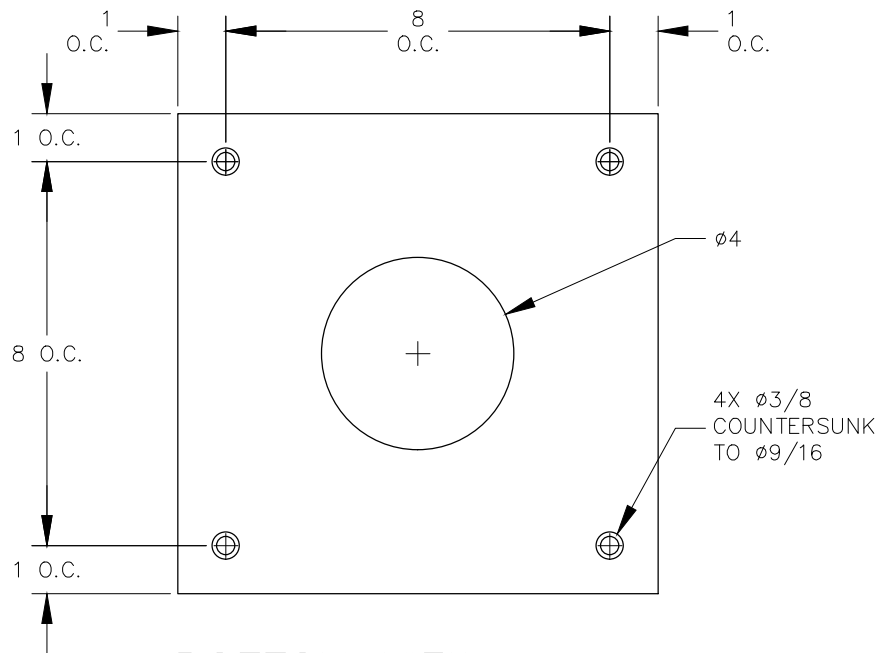

FRONT VIEW

TOP VIEW

NOTE:

1. WEIGHT CAPACITY IS 300 LBS PER LEG.

BOTTOM VIEW