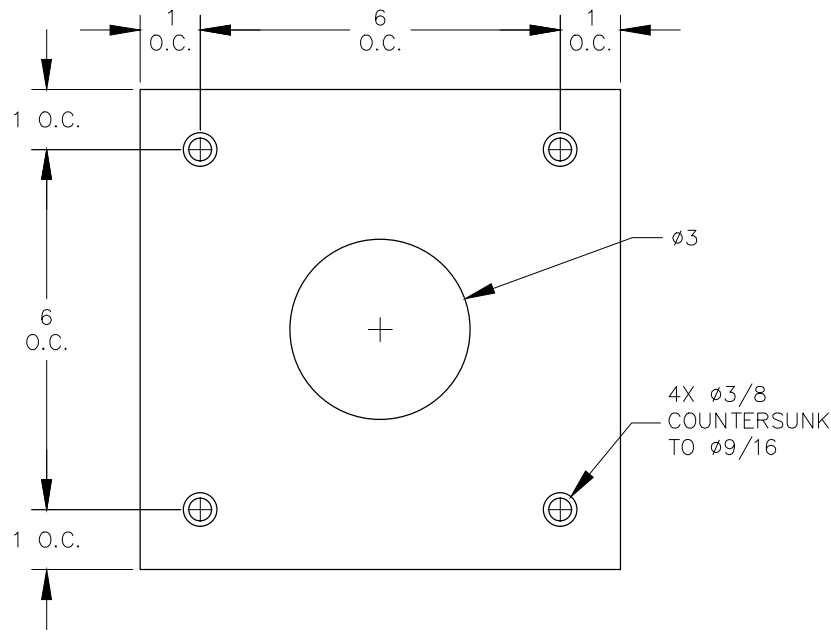

FRONT VIEW

TOP VIEW

NOTE:

1. WEIGHT CAPACITY IS 300 LBS PER LEG.

BOTTOM VIEW