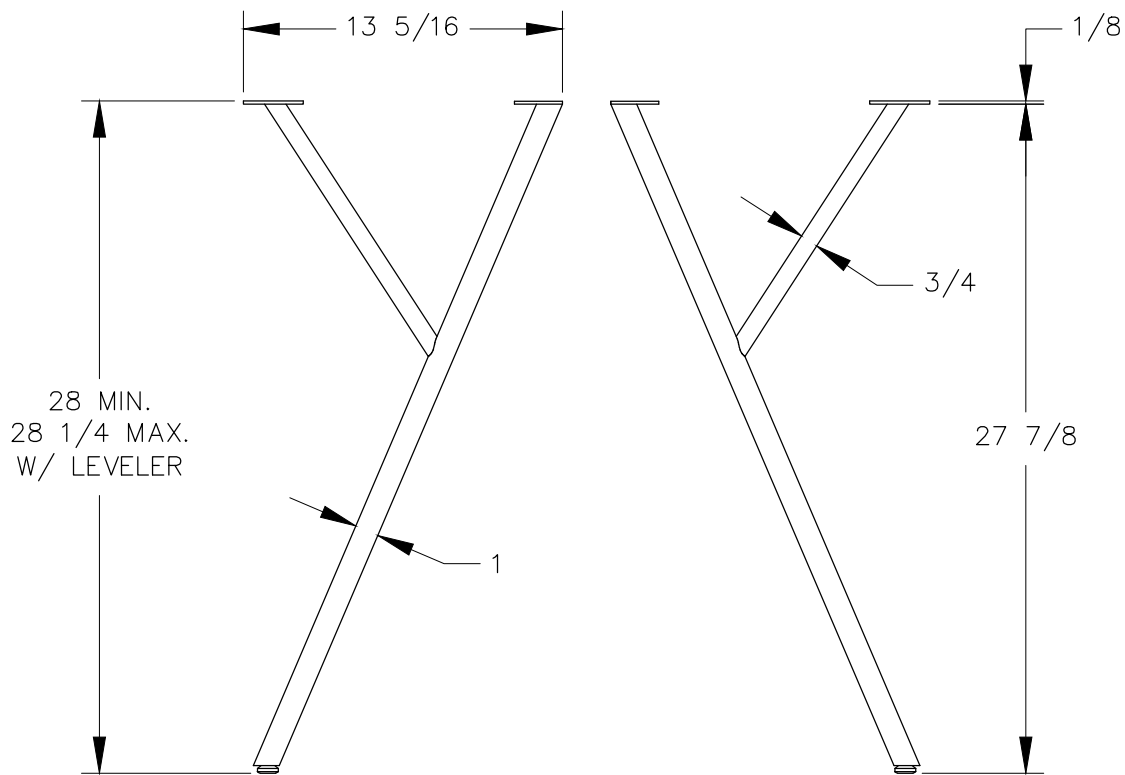

TOP VIEW

NOTES:

1. Weight Capacity: 180 lbs. per set of 4.
2. 26 19/32" MIN. table top width.

FRONT VIEW

DETAIL A

DETAIL B