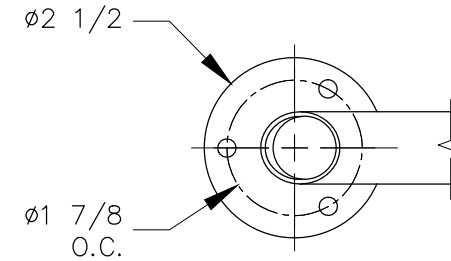

TOP VIEW

NOTES:

1. Weight Capacity: 180 lbs. per set of 4.
2. 26 19/32" MIN. table top width.

FRONT VIEW

DETAIL A

DETAIL B