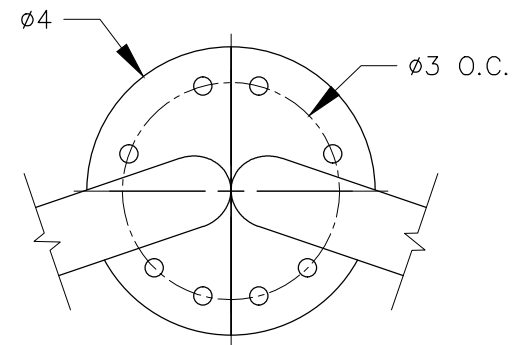

TOP VIEW

NOTES:

1. Weight Capacity: 180 lbs. per set of 4.
2. 26 19/32" MIN. table top width.

FRONT VIEW

DETAIL A

DETAIL B