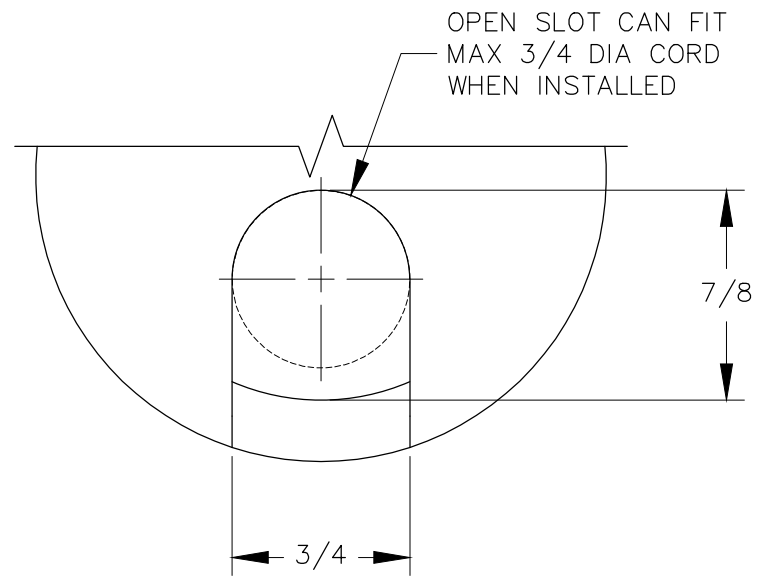

ø2 3/8

TOP VIEW

FRONT VIEW

DETAIL