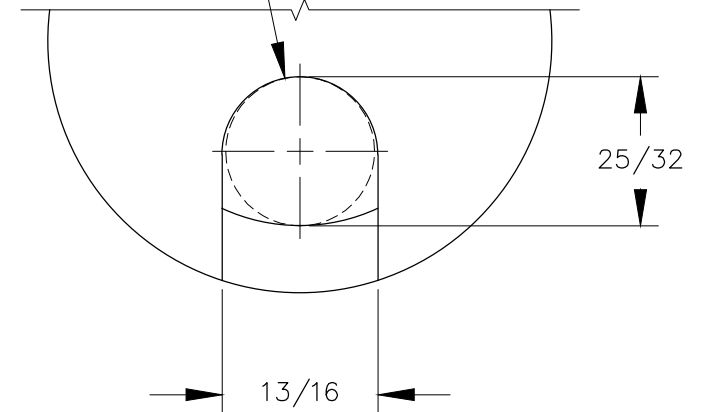

TOP VIEW

FRONT VIEW

OPEN SLOT CAN FIT
MAX $25/32$ DIA CORD
WHEN INSTALLED.

DETAIL