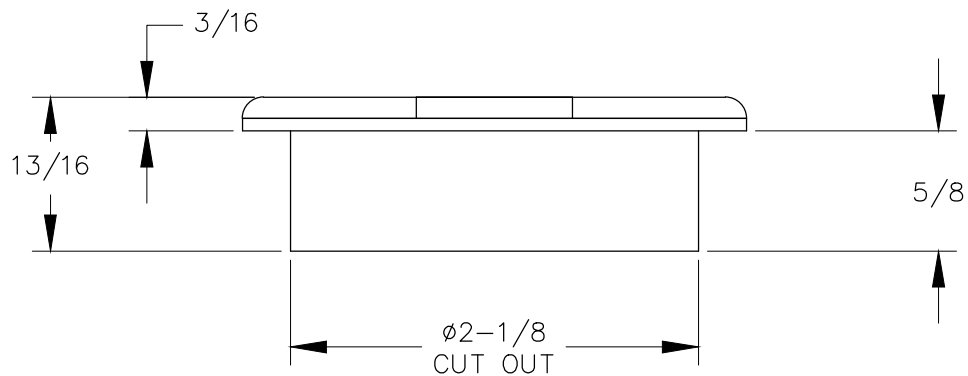

TOP VIEW

FRONT VIEW

OPEN SLOT CAN FIT
MAX $25/32$ DIA CORD
WHEN INSTALLED.

DETAIL