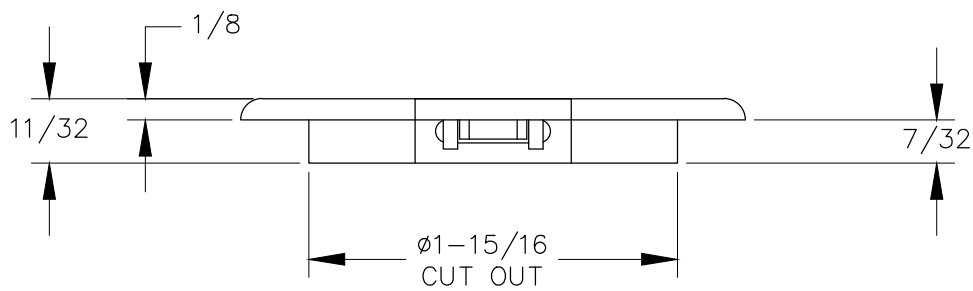

TOP VIEW

OPEN SLOT CAN FIT  
MAX 25/32 DIA CORD  
WHEN INSTALLED.

DETAIL

FRONT VIEW