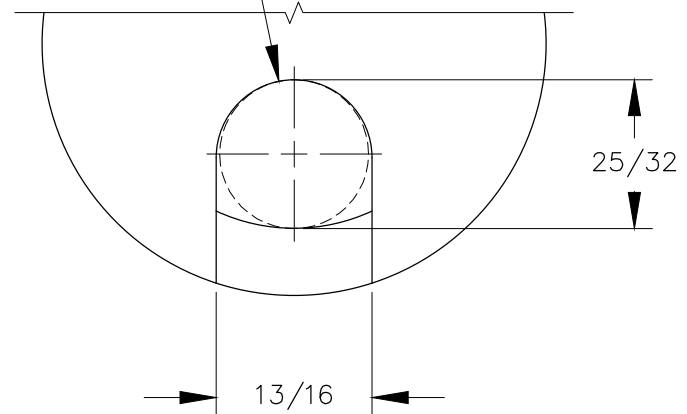

TOP VIEW

OPEN SLOT CAN FIT  
MAX 25/32 DIA CORD  
WHEN INSTALLED.

DETAIL

FRONT VIEW