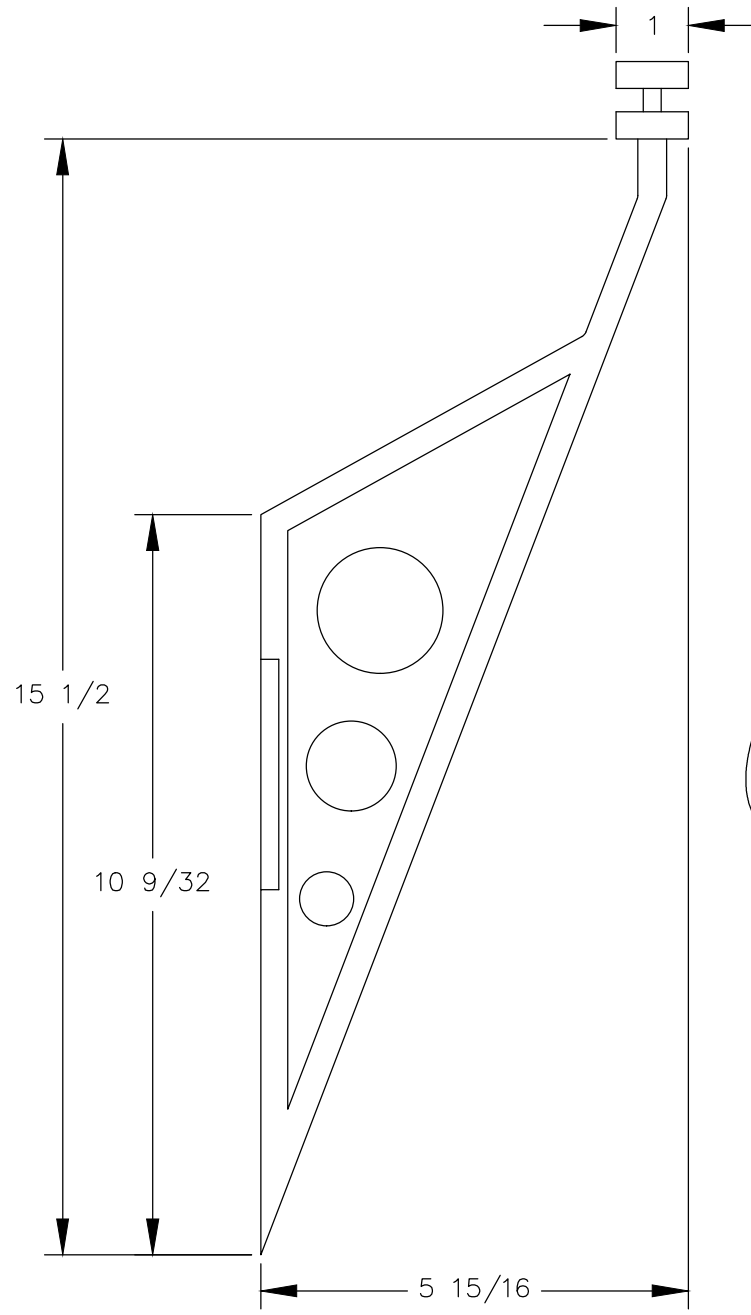

REAR VIEW

RIGHT VIEW

WEIGHT CAPACITY: 30 lbs.