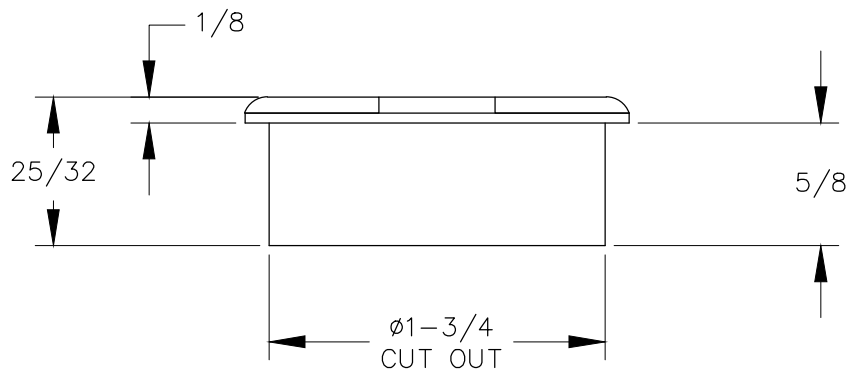

TOP VIEW

TOP VIEW

OPEN SLOT CAN FIT
MAX 5/8 DIA CORD
WHEN INSTALLED.

DETAIL