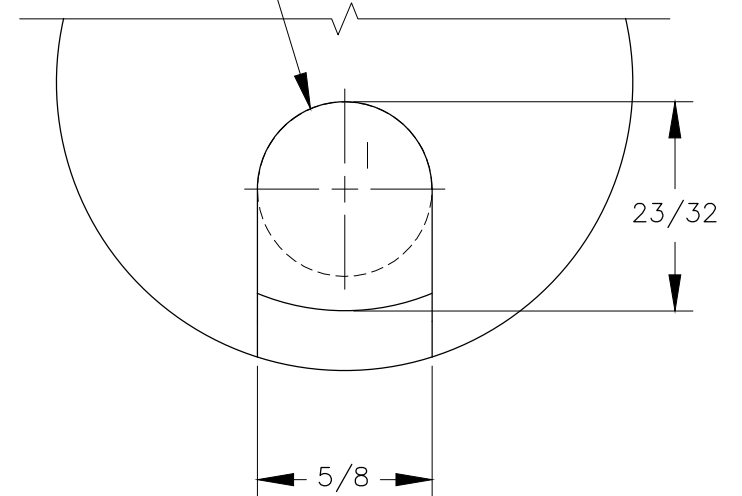

TOP VIEW

TOP VIEW

OPEN SLOT CAN FIT
MAX 5/8 DIA CORD
WHEN INSTALLED.

DETAIL