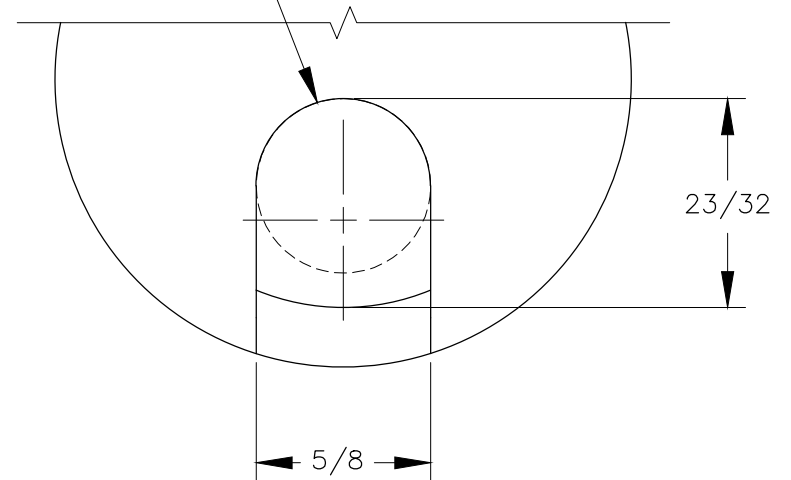

TOP VIEW

FRONT VIEW

OPEN SLOT CAN FIT
MAX 5/8 DIA CORD
WHEN INSTALLED.

DETAIL