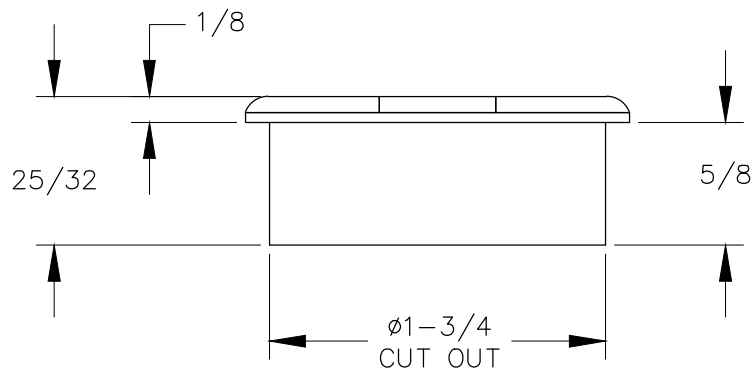

TOP VIEW

FRONT VIEW

OPEN SLOT CAN FIT
MAX 5/8 DIA CORD
WHEN INSTALLED.

DETAIL