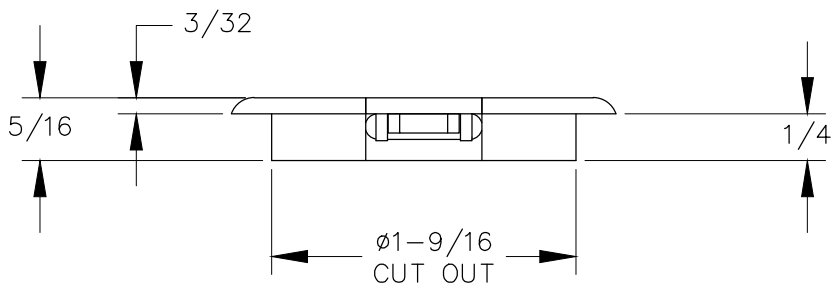

TOP VIEW

FRONT VIEW

OPEN SLOT CAN FIT  
MAX 5/8 DIA CORD  
WHEN INSTALLED.

DETAIL