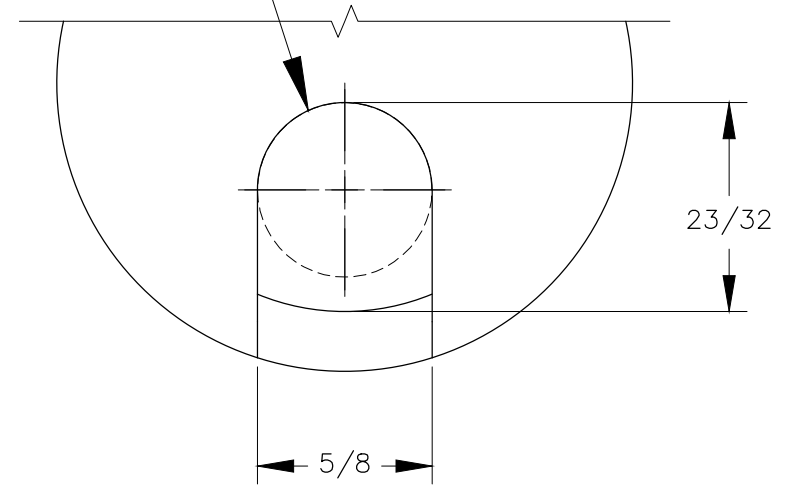

TOP VIEW

FRONT VIEW

OPEN SLOT CAN FIT  
MAX 5/8 DIA CORD  
WHEN INSTALLED.

DETAIL