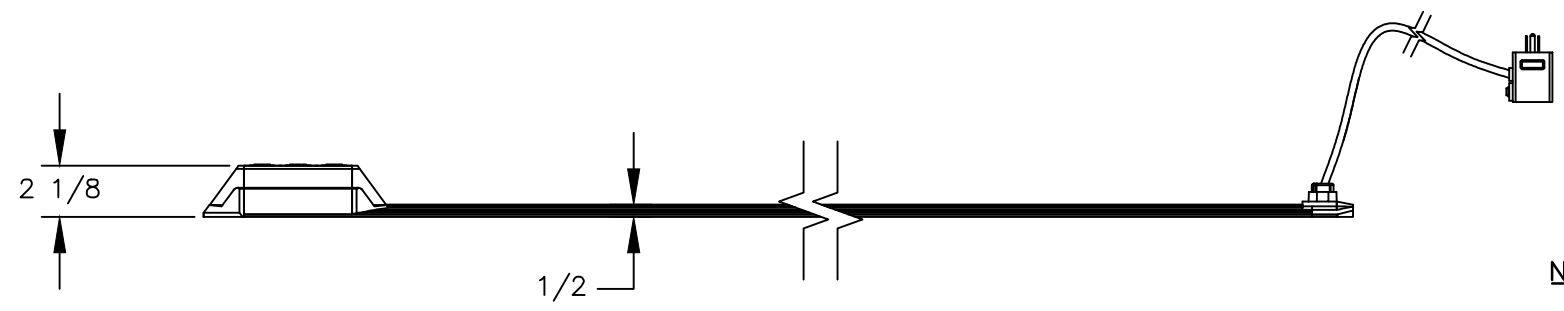

TOP VIEW

FRONT VIEW

NOTES:

1. 4 ft. Cord.
2. 1-15/32" X 1-21/32" X 2-1/16" circuit breaker plug.

MOCKETT
DOUG MOCKETT & COMPANY, INC

P.O. BOX 3333
MANHATTAN BEACH, CA 90266 USA
PHONE: 310.318.2491 FAX: 310.376.7650
WWW.MOCKETT.COM