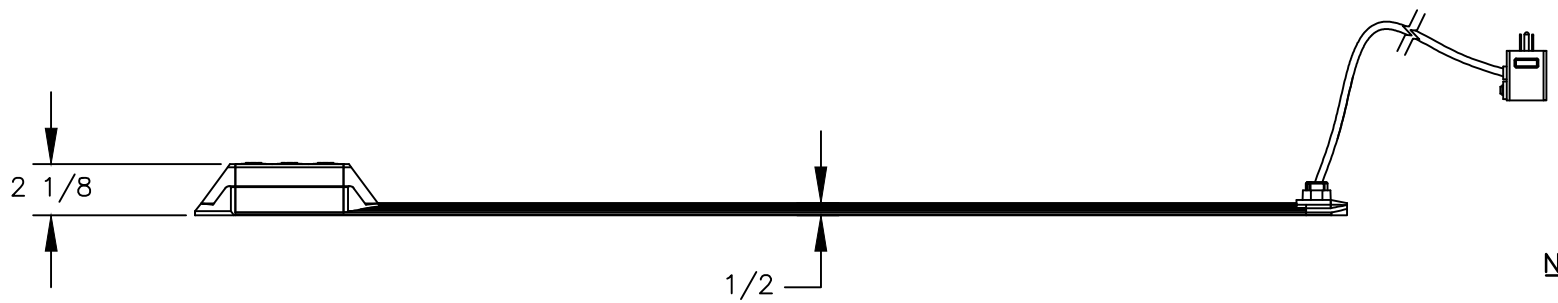

TOP VIEW

FRONT VIEW

NOTES:

1. 4 ft. Cord.
2. 1-15/32" X 1-21/32" X 2-1/16" circuit breaker plug.

P.O. BOX 3333  
 MANHATTAN BEACH, CA 90266 USA  
 PHONE: 310.318.2491 FAX: 310.376.7650  
 email: info@mockett.com www.mockett.com

PROPRIETARY AND CONFIDENTIAL.  
 ALL DIMENSIONS HAVE A +/- 1/32" TOLERANCE UNLESS OTHERWISE SPECIFIED. WE DO NOT RECOMMEND DRILLING OR CUTTING ANY HOLES BEFORE RECEIVING A PRODUCT OR A PRODUCT SAMPLE.  
 ALL MEASUREMENTS ARE IN INCHES.

PART NAME: PTRC3/4		DRAWN BY: FM		LAST EDITED: FM		REQUESTED BY: MP	SHEET: 1 OF 1
SCALE: N.T.S.	TOLERANCE: (+ / -) 1 / 16 "	DATE: 2012.07.13	DATE: 2019.12.03	3:40pm		APPROVED BY:	