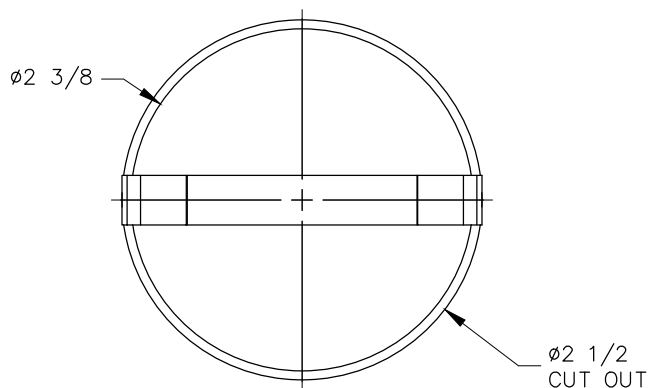

TOP VIEW

FRONT VIEW

BOTTOM VIEW

NOTE:

1. Table thickness is 7/8" MIN.