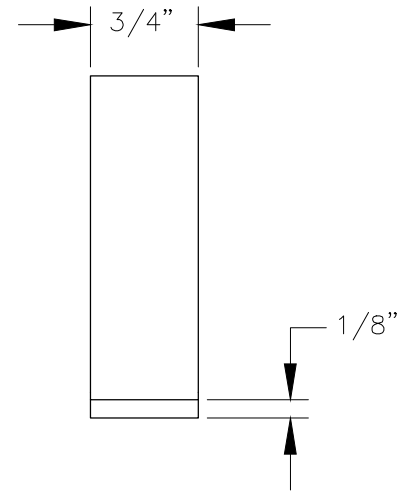

17/32" TO FIT 1/2"
THICK MATERIAL

TOP VIEW

FRONT VIEW

SIDE VIEW