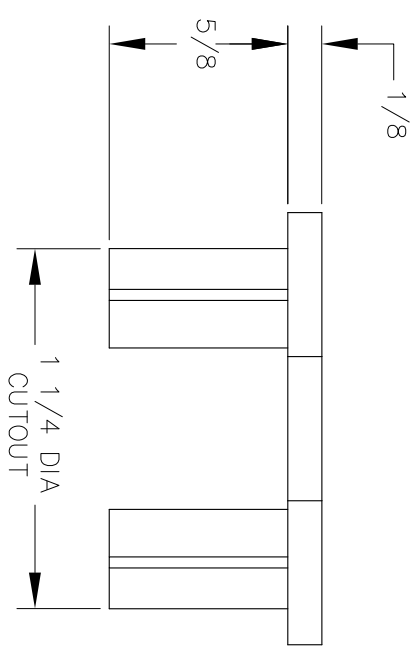

TOP VIEW

FRONT VIEW

SIDE VIEW

MOCKETT
DOUG MOCKETT & COMPANY, INC

P.O. BOX 3333
MANHATTAN BEACH, CA 90266 USA
PHONE: 310.318.2491 FAX: 310.376.7650
email: info@mockett.com www.mockett.com

PROPRIETARY AND CONFIDENTIAL.
ALL DIMENSIONS HAVE A +/- .132" TOLERANCE UNLESS OTHERWISE SPECIFIED. WE DO NOT RECOMMEND DRILLING OR CUTTING ANY HOLES BEFORE RECEIVING A PRODUCT OR A PRODUCT SAMPLE.
ALL MEASUREMENTS ARE IN INCHES.

PART NAME:		DRAWN BY:		LAST EDITED:		REQUESTED BY:	
PG02		-		POL		TC	
SCALE:		TOLERANCE:		DATE:		APPROVED BY:	
AS NOTED		UNLESS SPECIFIED		0000.00.00		2017.09.12	
				12:00am			
						SHEET:	
						1 OF 1	