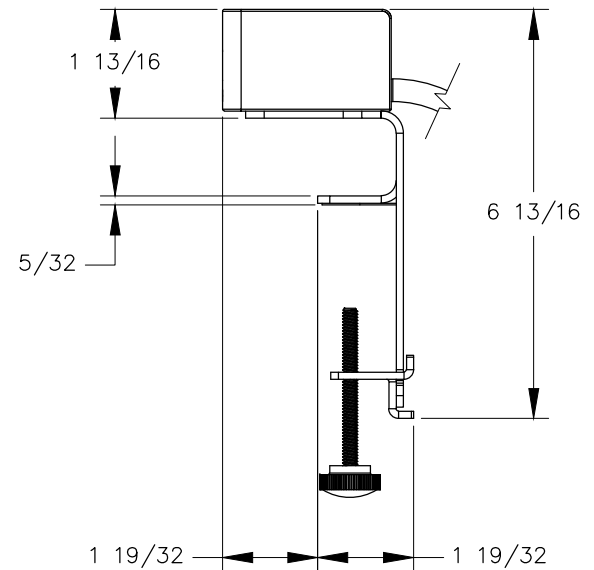

TOP VIEW

NOTE:

1. 9 ft. cord.
2. Table thickness is 3/4 MIN. to 2 1/2 MAX.
3. USB ports are for charging use ONLY.

FRONT VIEW

RIGHT VIEW