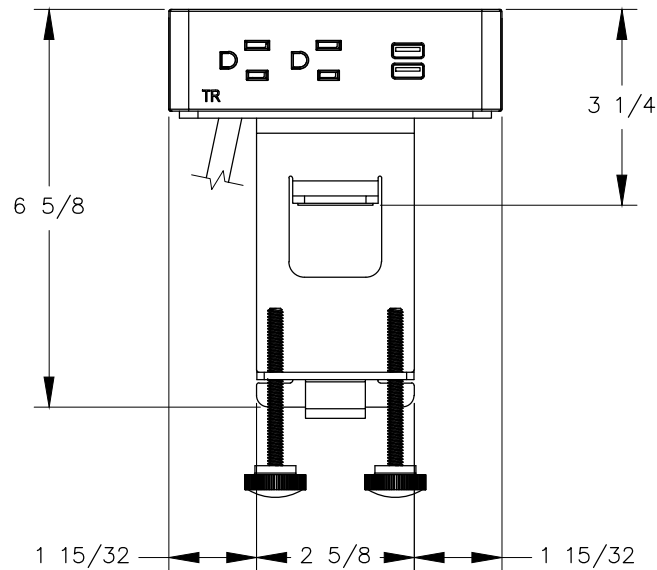

TOP VIEW

NOTE:

1. 9 ft. cord.
2. Table thickness is 3/4 MIN. to 2 1/2 MAX.
3. USB ports are for charging use ONLY.

FRONT VIEW

RIGHT VIEW