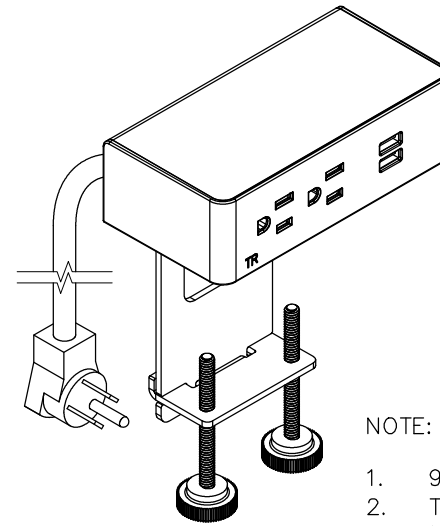

TOP VIEW

NOTE:

1. 9 ft. cord.
2. Table thickness is 3/4 MIN. to 2 1/2 MAX.
3. USB ports are for charging use ONLY.

FRONT VIEW

RIGHT VIEW