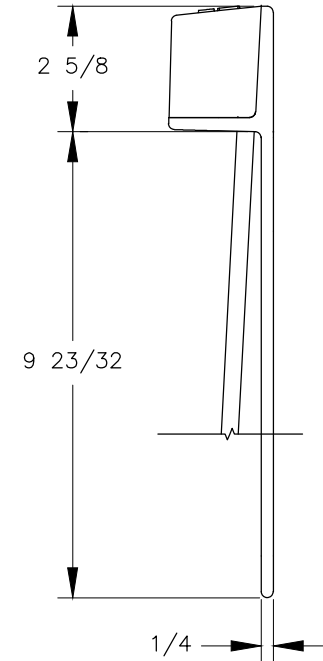

TOP VIEW

NOTES:

1. Cord length 10 ft.
2. 2.1 Amp USB-A ports
3. 18 Watt USB-C
4. USB ports are for charging purposes only.

FRONT VIEW

SIDE VIEW