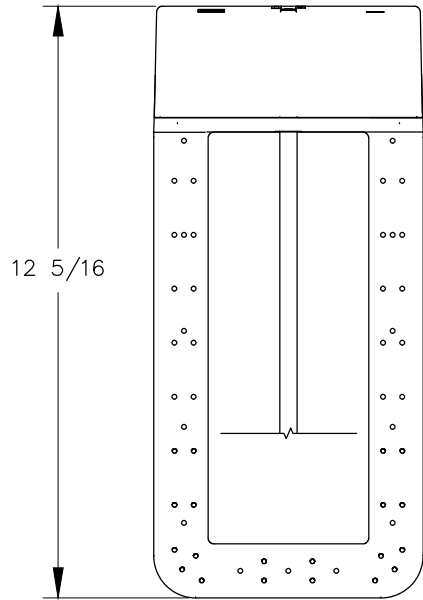

TOP VIEW

NOTES:

1. Cord length 10 ft.
2. 2.1 Amp USB-A ports
3. 18 Watt USB-C
4. USB ports are for charging purposes only.

FRONT VIEW

SIDE VIEW