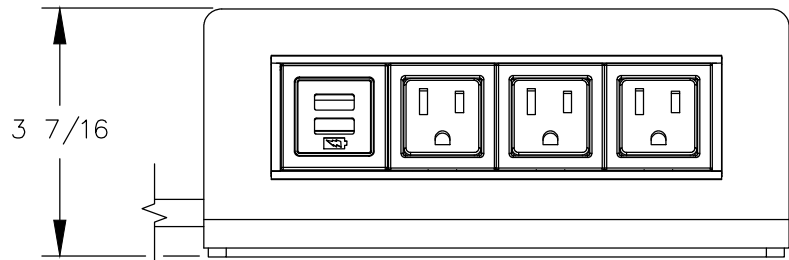

TOP VIEW

NOTES:

1. Cord length 6 ft.
2. USB ports are for charging use ONLY.

FRONT VIEW

RIGHT VIEW