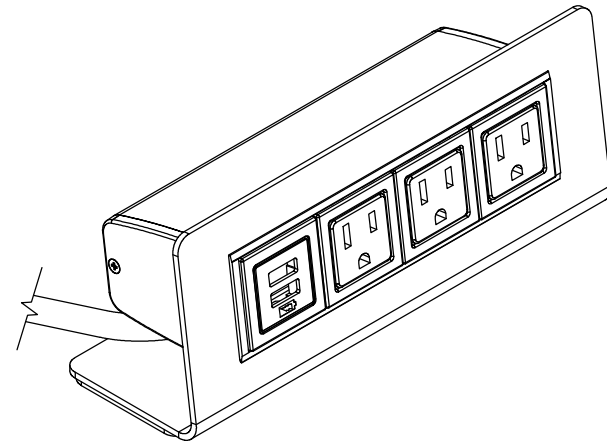

TOP VIEW

NOTES:

1. Cord length 6 ft.
2. USB ports are for charging use ONLY.

FRONT VIEW

RIGHT VIEW