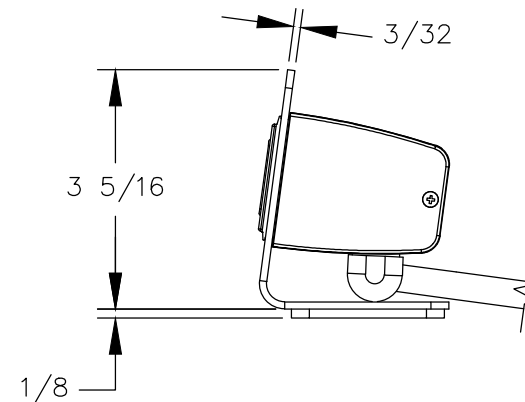

TOP VIEW

NOTES:

1. Cord length 6 ft.
2. USB ports are for charging use ONLY.

FRONT VIEW

RIGHT VIEW