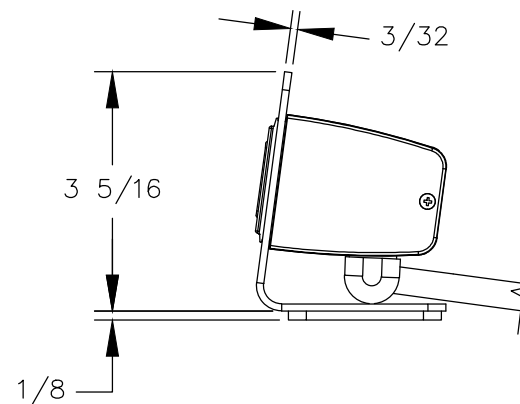

TOP VIEW

NOTES:

1. Cord length 6 ft.
2. USB ports are for charging use ONLY.

FRONT VIEW

RIGHT VIEW