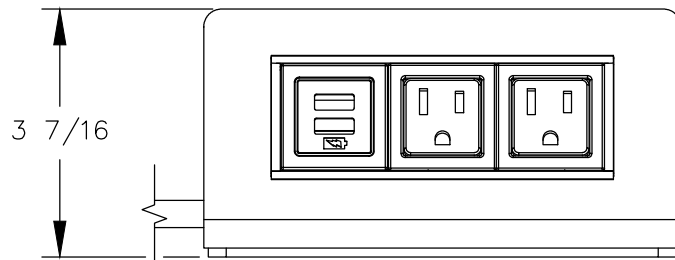

TOP VIEW

NOTES:

1. Cord length 6 ft.
2. USB ports are for charging use ONLY.

FRONT VIEW

RIGHT VIEW