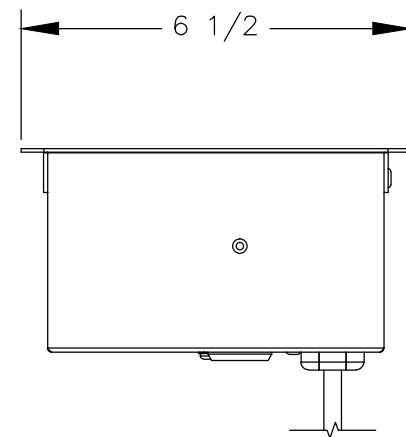

TOP VIEW

NOTES:

1. Cord length 6 ft.
2. Circuit breaker reset is located under the unit inside the data compartment.

FRONT VIEW

RIGHT VIEW