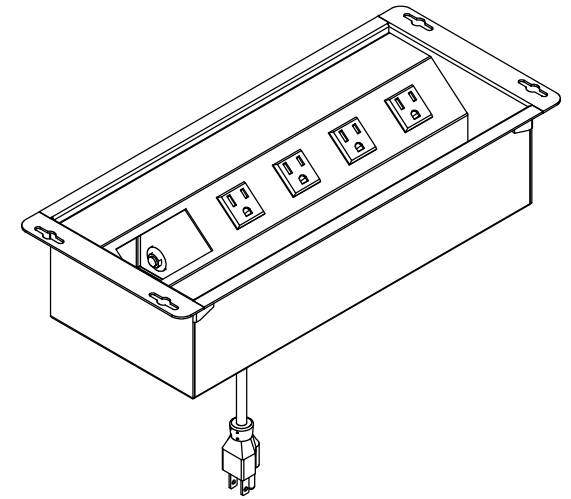

TOP VIEW

NOTES:

1. Cord length 6 ft.
2. Circuit breaker reset is located under the unit inside the data compartment.

FRONT VIEW

RIGHT VIEW