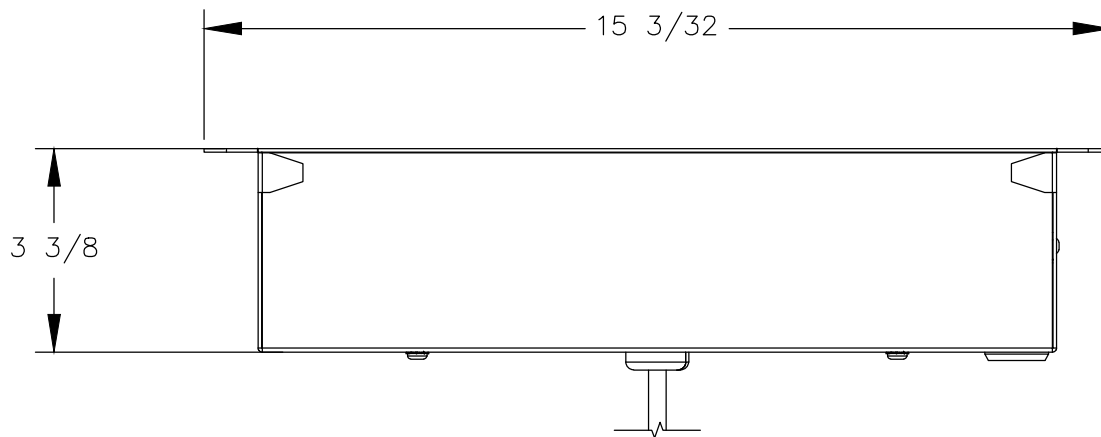

TOP VIEW

NOTES:

1. Cord length 6 ft.
2. Circuit breaker reset is located under the unit inside the data compartment.

FRONT VIEW

RIGHT VIEW