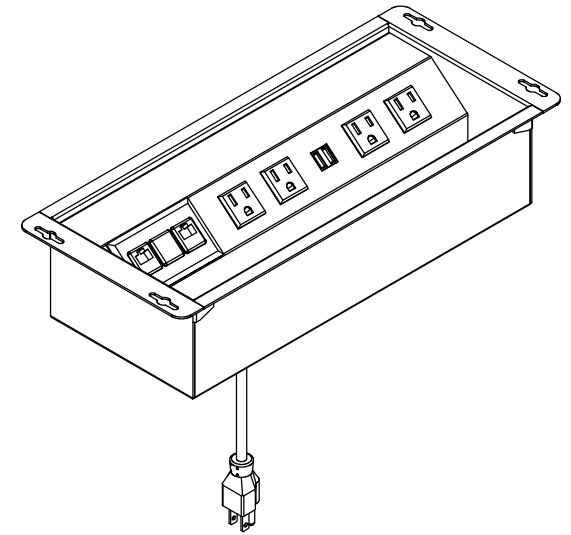

TOP VIEW

NOTES:

1. Cord length 6 ft.
2. USB ports are for charging use ONLY.
3. Circuit breaker reset is located under the unit inside the data compartment.

FRONT VIEW

RIGHT VIEW