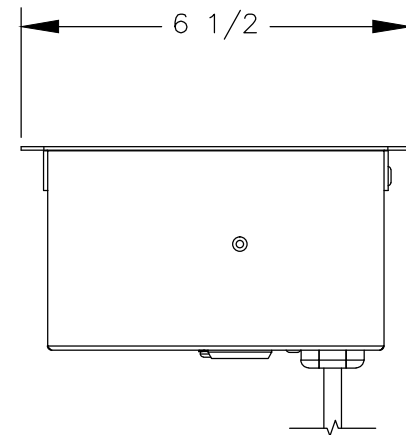

TOP VIEW

NOTES:

1. Cord length 6 ft.
2. USB ports are for charging use ONLY.
3. Circuit breaker reset is located under the unit inside the data compartment.

FRONT VIEW

RIGHT VIEW