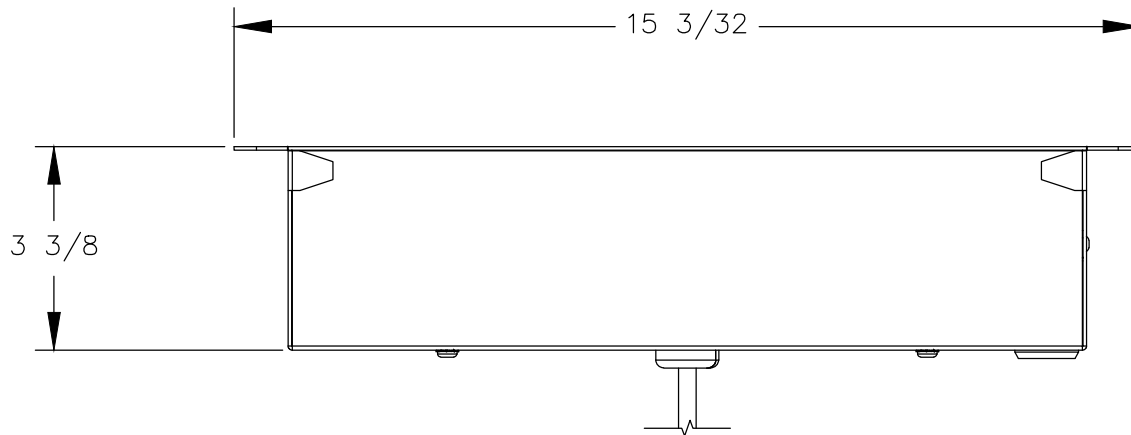

TOP VIEW

NOTES:

1. Cord length 6 ft.
2. USB ports are for charging use ONLY.
3. Circuit breaker reset is located under the unit inside the data compartment.

FRONT VIEW

RIGHT VIEW