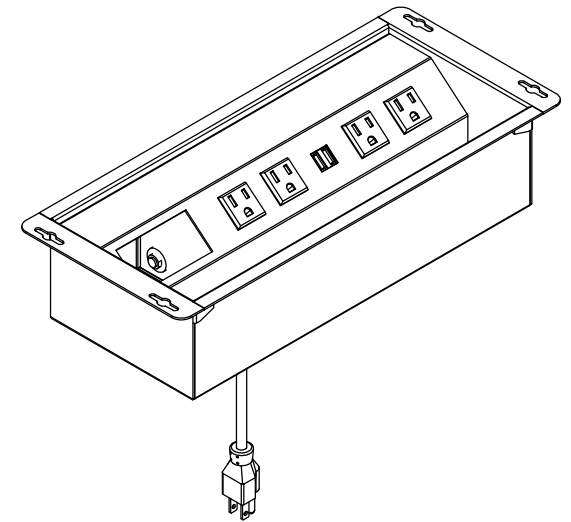

TOP VIEW

NOTES:

1. Cord length 6 ft.
2. USB ports are for charging use ONLY.
3. Circuit breaker reset is located under the unit inside the data compartment.

FRONT VIEW

RIGHT VIEW