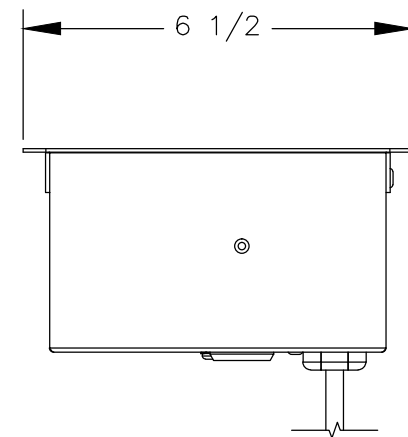

TOP VIEW

NOTES:

1. Cord length 6 ft.
2. USB ports are for charging use ONLY.
3. Circuit breaker reset is located under the unit inside the data compartment.

FRONT VIEW

RIGHT VIEW