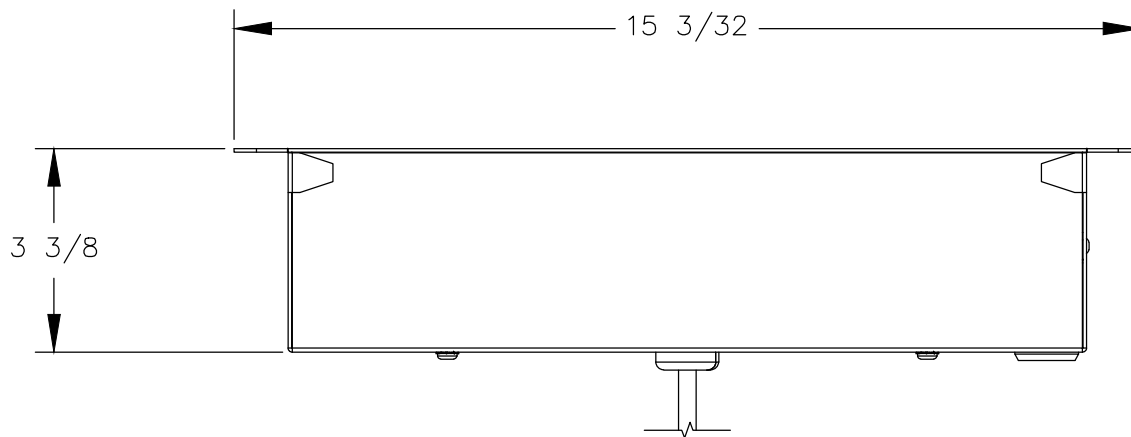

TOP VIEW

NOTES:

1. Cord length 6 ft.
2. USB ports are for charging use ONLY.
3. Circuit breaker reset is located under the unit inside the data compartment.

FRONT VIEW

RIGHT VIEW